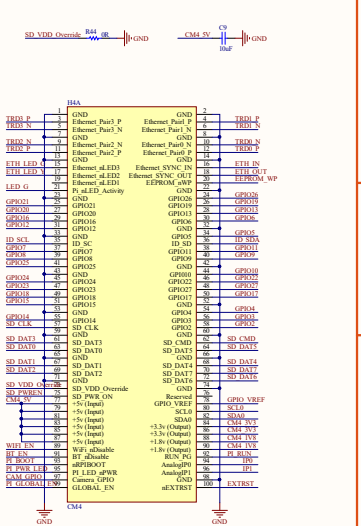

SIM7600-M.2

CM4 Interface

CSI Dual cameras

CSI Dual DISP

SD CARD

HDMI