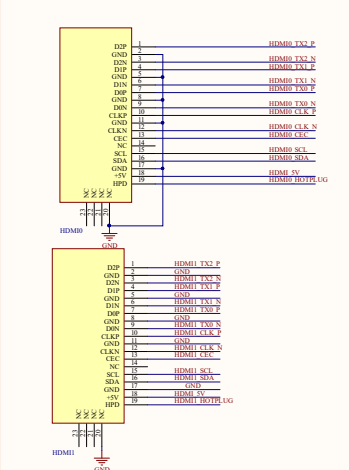

SIM7600-M.2

CM4 Interface

CSI Dual cameras

CSI Dual DISP

SD CARD

HDMI