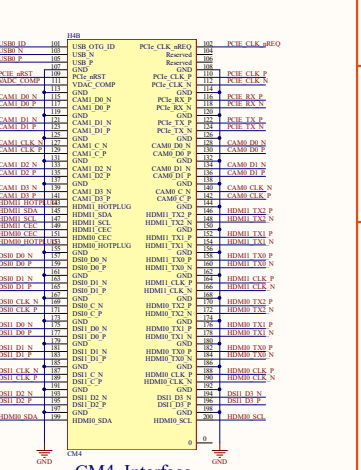

SIM7600-M.2

CM4 Interface

CSI Dual cameras

CSI Dual DISP

SD CARD

HDMI