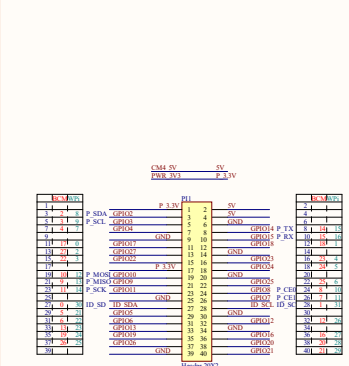

SIM7600-M.2

CM4 Interface

CSI Dual cameras

CSI Dual DISP

SD CARD

HDMI