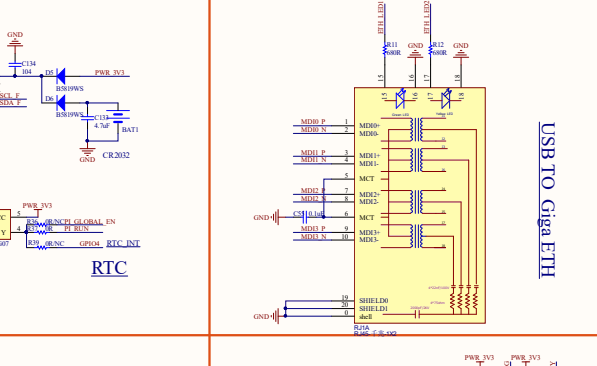

SIM7600-M.2

CM4 Interface

CSI Dual cameras

CSI Dual DISP

SD CARD

HDMI