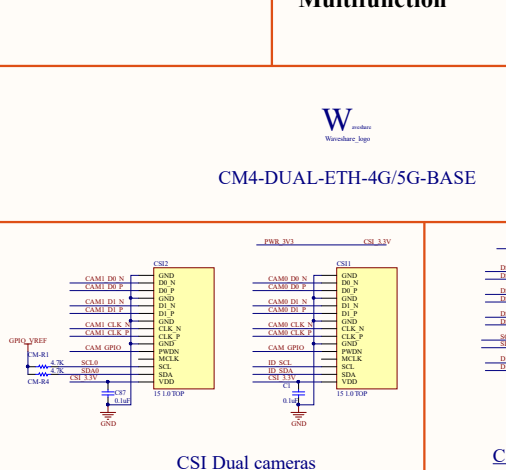

SIM7600-M.2

CM4 Interface

CSI Dual cameras

CSI Dual DISP

SD CARD

HDMI