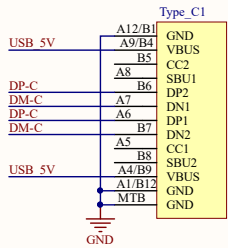

Type_C

Waveshare
2.13inch e-Paper Cloud Module