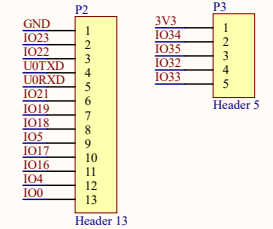

Download

AUTO PROGRAM CIRCUIT				
DTR	RTS	RST	GPIO0	
1	1	1	1	
0	0	1	1	
1	0	0	1	
0	1	1	0	

Battery

ESP32

Type_C

Waveshare
2.13inch e-Paper Cloud Module

ADC

GPIO

E-Paper

A (0.47)	B (3R)
1.54inch	2.13inch
2.66inch	2.7inch
7.5 HD inch	2.9inch
	3.7inch
	4.2inch
	5.65inch
	5.83inch
	7.5inch

Power

Key

BS	VCC	GND
Interface	3-line SPI	4-line SPI