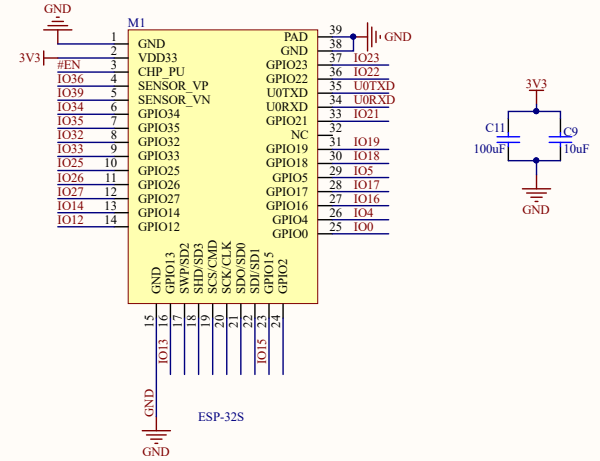

Download

AUTO PROGRAM CIRCUIT				
DTR	RTS	RST	GPIO0	
1	1	1	1	
0	0	1	1	
1	0	0	1	
0	1	1	0	

Battery

ESP32

Type_C

Waveshare
2.13inch e-Paper Cloud Module

ADC

GPIO

E-Paper

A (0.47)	B (3R)
1.54inch	2.13inch
2.66inch	2.7inch
7.5 HD inch	2.9inch
	3.7inch
	4.2inch
	5.65inch
	5.83inch
	7.5inch

Power

Key

BS	VCC	GND
Interface	3-line SPI	4-line SPI