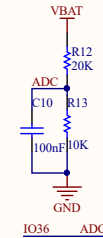

Download

AUTO PROGRAM CIRCUIT				
DTR	RTS	RST	GPIO0	
1	1	1	1	
0	0	1	1	
1	0	0	1	
0	1	1	0	

Battery

ESP32

Type_C

Waveshare
2.13inch e-Paper Cloud Module

ADC

GPIO

E-Paper

A (0.47)	B (3R)
1.54inch	2.13inch
2.66inch	2.7inch
7.5 HD inch	2.9inch
	3.7inch
	4.2inch
	5.65inch
	5.83inch
	7.5inch

Power

Key

BS	VCC	GND
Interface	3-line SPI	4-line SPI