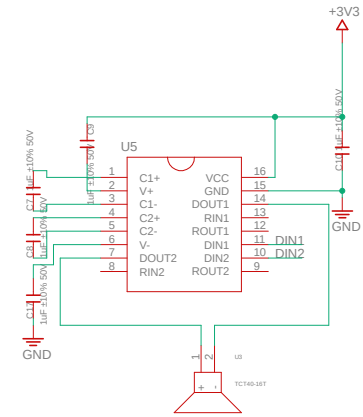

Ultrasound reception

Ultrasound transmission

STM8

SWIM

Qwiic Connector

SparkFun Ultrasonic Distance Sensor
2020/11/16 17:00
Sheet: 1/1