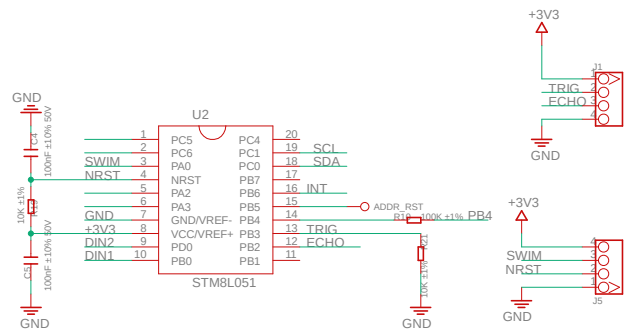

Ultrasound reception

Ultrasound transmission

STM8

SWIM

Qwiic Connector

SparkFun Ultrasonic Distance Sensor
2020/11/16 17:00
Sheet: 1/1