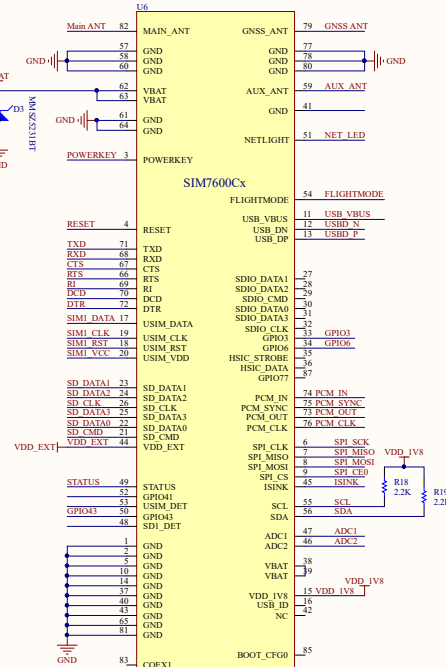

USB

Power

earphone

PCM

UART JMP

Interface

UART

SIM7600Cx

Main ANT

Indicator light

NET

PWR

KEY

Automatically Power

Div ANT

GNSS ANT

SIM_CARD

Flight mode

Jetson Nano Interface

Antenna

Waveshare **SIM7600X 4G for Jetson Nano**

Waveshare_logo