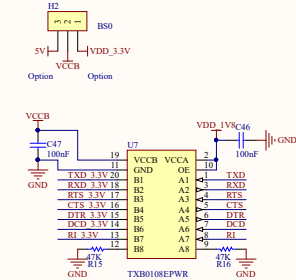

USB

Power

earphone

PCM

UART JMP

Interface

UART

SIM7600Cx

Main ANT

Indicator light

NET

PWR

KEY

Automatically Power

Div ANT

GNSS ANT

SIM_CARD

Flight mode

Jetson Nano Interface

Antenna

Waveshare **SIM7600X 4G for Jetson Nano**

Waveshare_logo