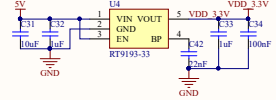

USB

Power

earphone

PCM

UART JMP

Interface

UART

SIM7600Cx

Main ANT

Indicator light

NET

PWR

KEY

Automatically Power

Div ANT

GNSS ANT

SIM_CARD

Flight mode

Jetson Nano Interface

Antenna

Waveshare **SIM7600X 4G for Jetson Nano**

Waveshare_logo