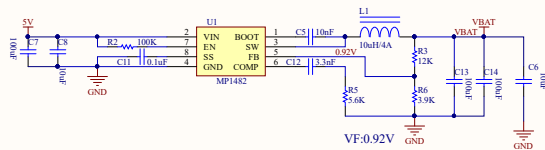

USB

Power

earphone

PCM

UART JMP

Interface

UART

SIM7600Cx

Main ANT

Indicator light

NET

PWR

KEY

Automatically Power

Div ANT

GNSS ANT

SIM_CARD

Flight mode

Jetson Nano Interface

Antenna

Waveshare **SIM7600X 4G for Jetson Nano**

Waveshare_logo