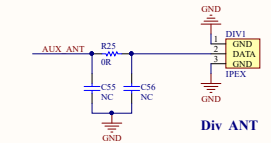

Main ANT

Indicator light

NET

PWR

KEY

Automatically Power

Div ANT

GNSS ANT

SIM_CARD

Flight mode

Jetson Nano Interface

Antenna

Waveshare **SIM7600X 4G for Jetson Nano**

Waveshare_logo