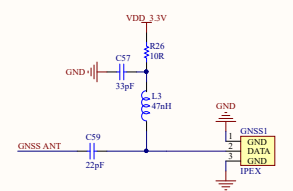

Main ANT

Indicator light

NET

PWR

KEY

Automatically Power

Div ANT

GNSS ANT

SIM_CARD

Flight mode

Jetson Nano Interface

Antenna

Waveshare **SIM7600X 4G for Jetson Nano**

Waveshare_logo