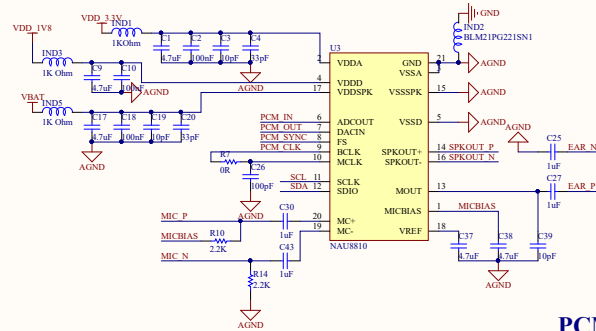

USB

Power

earphone

PCM

UART JMP

Interface

UART

SIM7600Cx

Main ANT

Indicator light

NET

PWR

KEY

Automatically Power

Div ANT

GNSS ANT

SIM_CARD

Flight mode

Jetson Nano Interface

Antenna

Waveshare **SIM7600X 4G for Jetson Nano**

Waveshare_logo