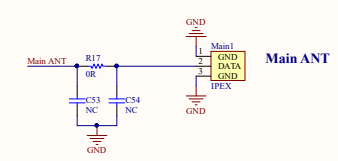

USB

Power

earphone

PCM

UART JMP

Interface

UART

SIM7600Cx

Main ANT

Indicator light

NET

PWR

KEY

Automatically Power

Div ANT

GNSS ANT

SIM_CARD

Flight mode

Jetson Nano Interface

Antenna

Waveshare **SIM7600X 4G for Jetson Nano**

Waveshare_logo