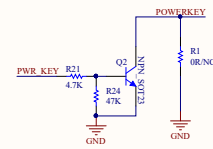

Main ANT

Indicator light

NET

PWR

KEY

Automatically Power

Div ANT

GNSS ANT

SIM_CARD

Flight mode

Jetson Nano Interface

Antenna

Waveshare **SIM7600X 4G for Jetson Nano**

Waveshare_logo