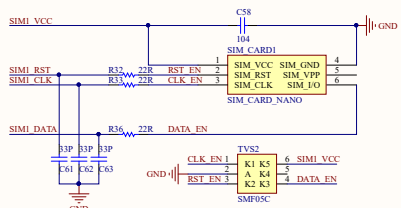

Main ANT

Indicator light

NET

PWR

KEY

Automatically Power

Div ANT

GNSS ANT

SIM_CARD

Flight mode

Jetson Nano Interface

Antenna

Waveshare **SIM7600X 4G for Jetson Nano**

Waveshare_logo