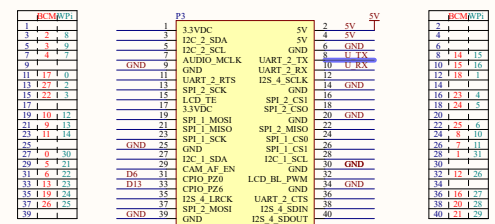

Main ANT

Indicator light

NET

PWR

KEY

Automatically Power

Div ANT

GNSS ANT

SIM_CARD

Flight mode

Jetson Nano Interface

Antenna

Waveshare **SIM7600X 4G for Jetson Nano**

Waveshare_logo