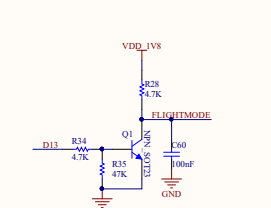

Main ANT

Indicator light

NET

PWR

KEY

Automatically Power

Div ANT

GNSS ANT

SIM_CARD

Flight mode

Jetson Nano Interface

Antenna

Waveshare **SIM7600X 4G for Jetson Nano**

Waveshare_logo