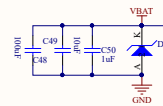

USB

Power

earphone

PCM

UART JMP

Interface

UART

SIM7600Cx

Main ANT

Indicator light

NET

PWR

KEY

Automatically Power

Div ANT

GNSS ANT

SIM_CARD

Flight mode

Jetson Nano Interface

Antenna

Waveshare **SIM7600X 4G for Jetson Nano**

Waveshare_logo