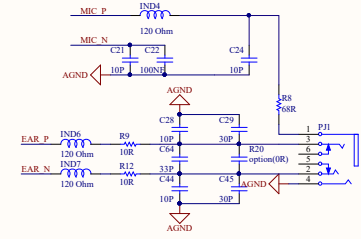

USB

Power

earphone

PCM

UART JMP

Interface

UART

SIM7600Cx

Main ANT

Indicator light

NET

PWR

KEY

Automatically Power

Div ANT

GNSS ANT

SIM_CARD

Flight mode

Jetson Nano Interface

Antenna

Waveshare **SIM7600X 4G for Jetson Nano**

Waveshare_logo