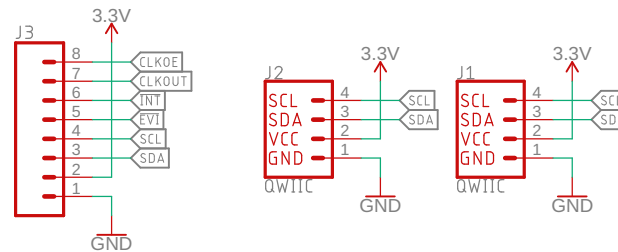

# RV-8803 RTC

VIN: 1.5V-5.5V

## Connections

|  |            |          |
|--|------------|----------|
| Released under the Creative Commons Attribution Share-Alike 4.0 License<br><a href="https://creativecommons.org/licenses/by-sa/4.0/">https://creativecommons.org/licenses/by-sa/4.0/</a> |            |          |
| TITLE: Qwiic_RTC_RV8803  |            |          |
| Design by: Andy England  |            | REV: v11 |
| Date: 3/23/2020 11:52 AM   | Sheet: 1/1 |          |