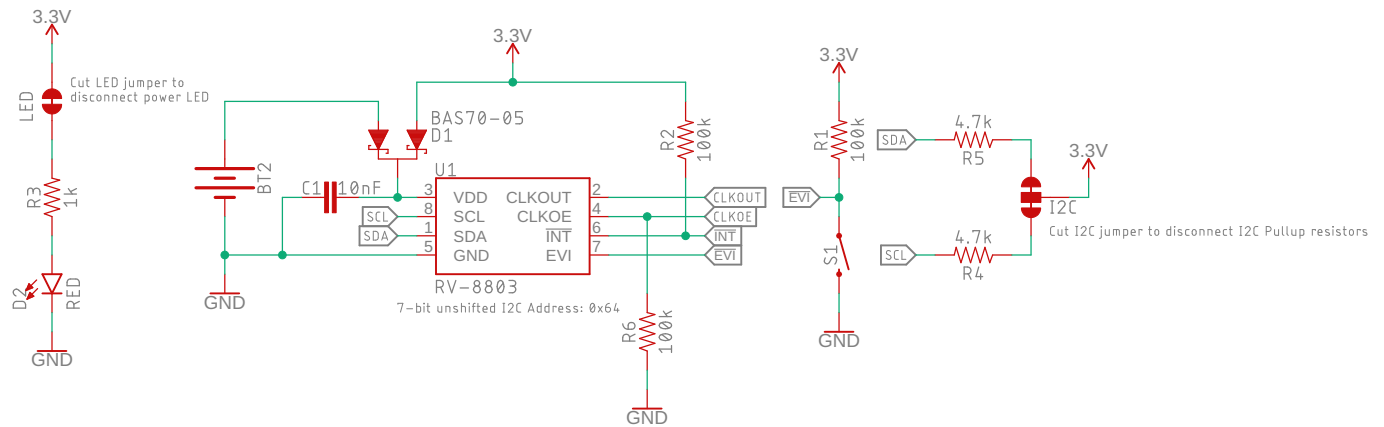

# RV-8803 RTC

VIN: 1.5V-5.5V

## Connections

|  |            |          |
|--|------------|----------|
| Released under the Creative Commons Attribution Share-Alike 4.0 License<br><a href="https://creativecommons.org/licenses/by-sa/4.0/">https://creativecommons.org/licenses/by-sa/4.0/</a> |            |          |
| TITLE: Qwiic_RTC_RV8803  |            |          |
| Design by: Andy England  |            | REV: v11 |
| Date: 3/23/2020 11:52 AM   | Sheet: 1/1 |          |