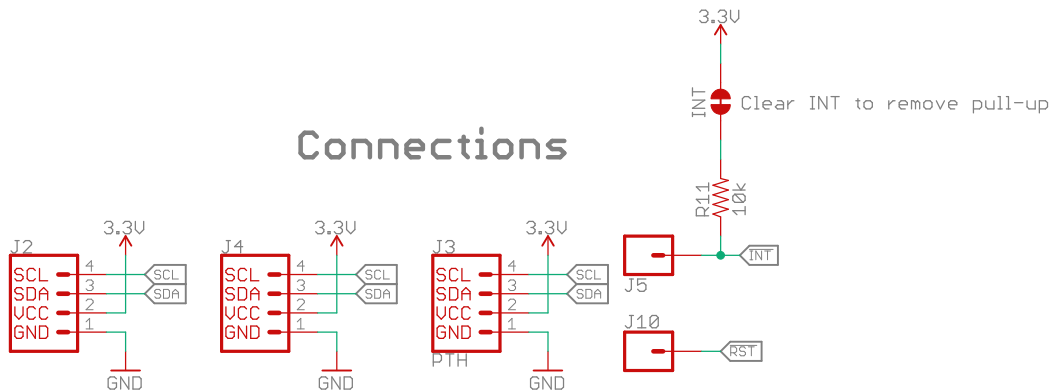

## Connections

**sparkfun**

**open hardware**

Released under the Creative Commons Attribution Share-Alike 4.0 License  
<https://creativecommons.org/licenses/by-sa/4.0/>

TITLE: Qwiic Twist

Design by: N. Seidle

REV:  
X10

Date: not saved!

Sheet: 1/1