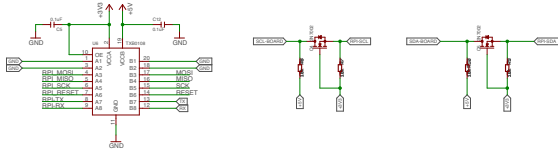

Power supply

Raspberry Pi Connector

Level Conversion

Seed Studio

TITLE: GrovePi+ v3.0

CC-BY-SA

Design:

Check: