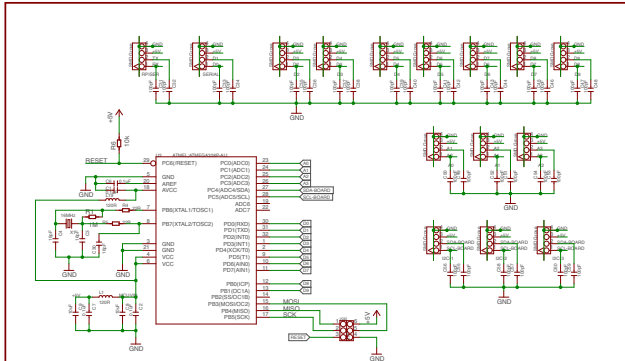

Power supply

Raspberry Pi Connector

Level Conversion

Seed Studio

TITLE: GrovePi+ v3.0

CC-BY-SA

Design:

Check: