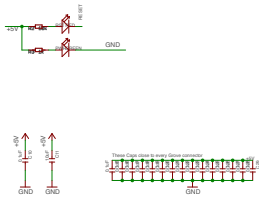

Power supply

Raspberry Pi Connector

Level Conversion

Seed Studio

TITLE: GrovePi+ v3.0

CC-BY-SA

Design:

Check: