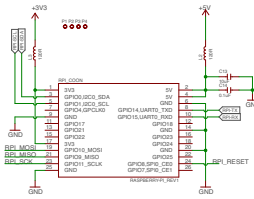

Power supply

Raspberry Pi Connector

Level Conversion

Seed Studio

TITLE: GrovePi+ v3.0

CC-BY-SA

Design:

Check: