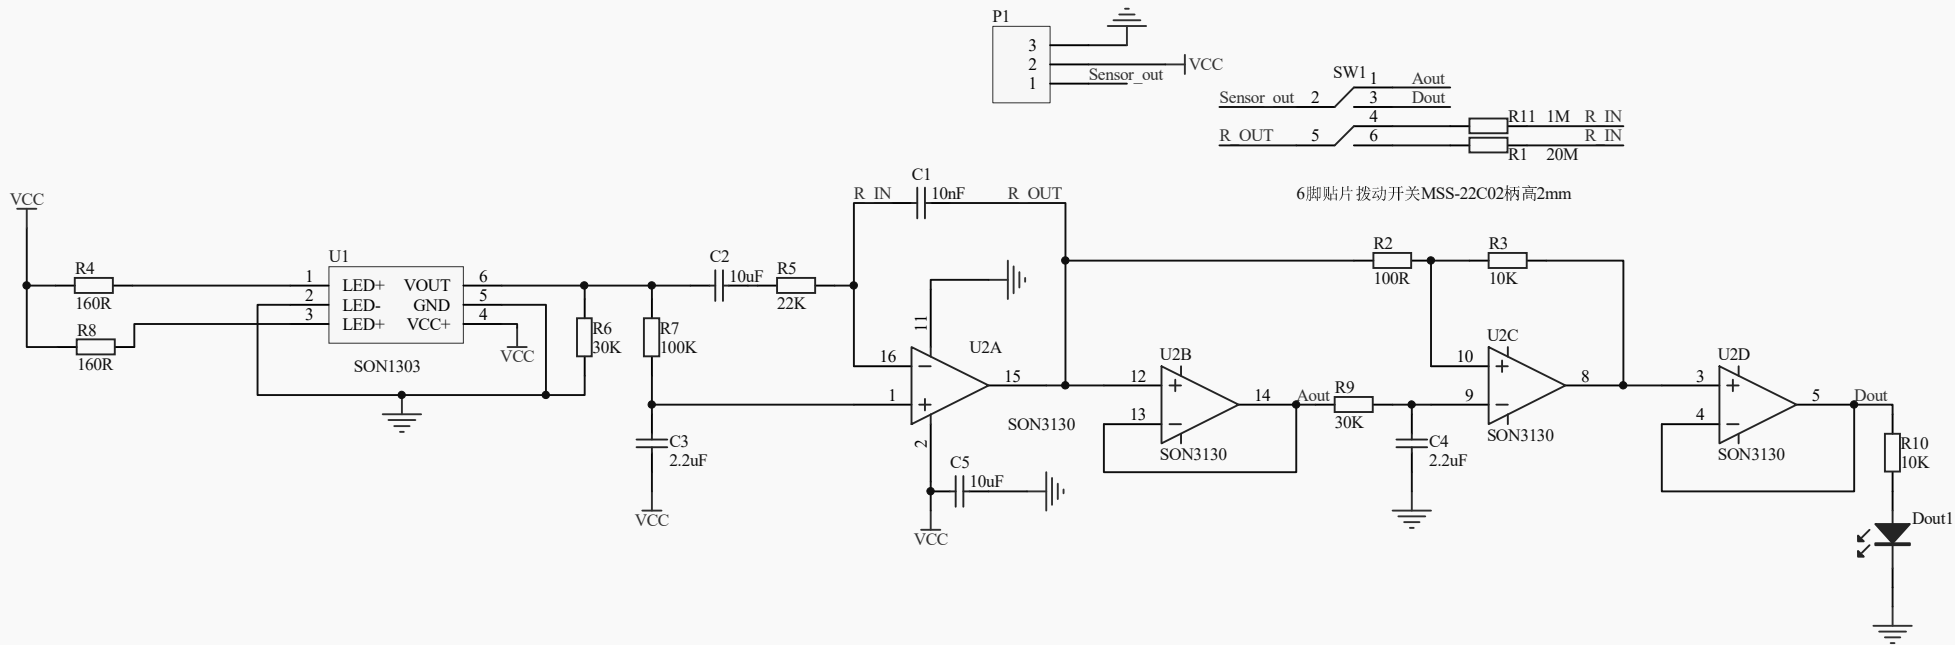

C

C

D

D

Title: Heart Rate Sensor	SKU: SEN0203
Drawn: 林丰-CD	Revision: V1.0
Page: 1 of 1	Date: 2016/2/22
	Time: 15:36:42

1

2

3