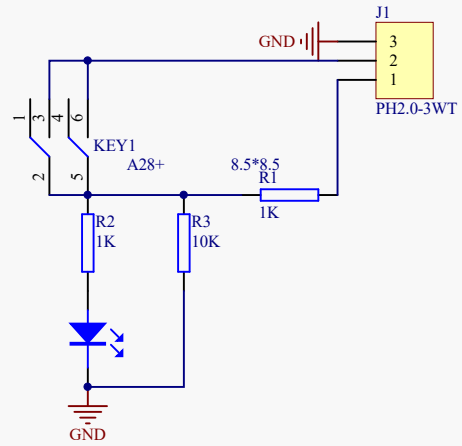

C

C

D

D

| | |
|-----------------------------------|----------------|
| Title: Self-Locking Switch | SKU: DFR0423 |
| Drawn: XXXXX-CD | Revision: V1.0 |
| Page: 1 of 1 | Time: 16:57:54 |

1

2

3