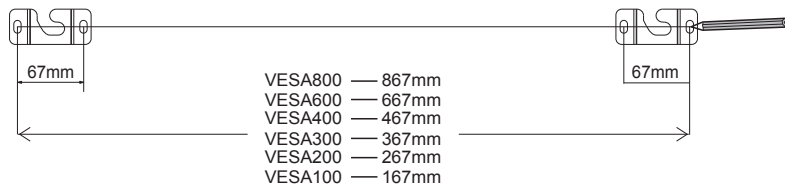

AK-MB-12

[13"-70"] MAX VESA 800x600

LCD-800

100x100/200x200
300x300/400x200
400x400/600x400
800x400/800x600

60kg
(132lbs)
RATED

1

2

3