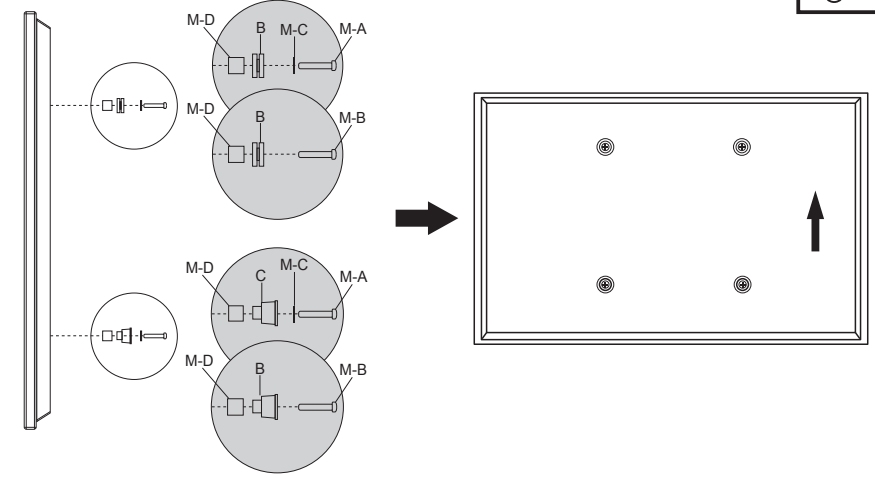

AK-MB-12

[13"-70"] MAX VESA 800x600

LCD-800

100x100/200x200
300x300/400x200
400x400/600x400
800x400/800x600

60kg
(132lbs)
RATED

1

2

3