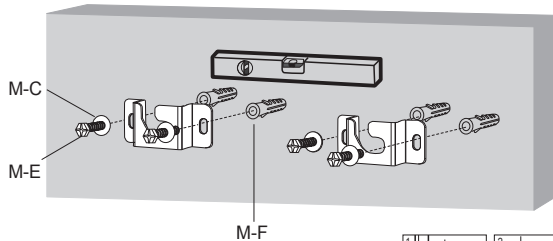

AK-MB-12

[13"-70"] MAX VESA 800x600

LCD-800

100x100/200x200
300x300/400x200
400x400/600x400
800x400/800x600

60kg
(132lbs)
RATED

1

2

3