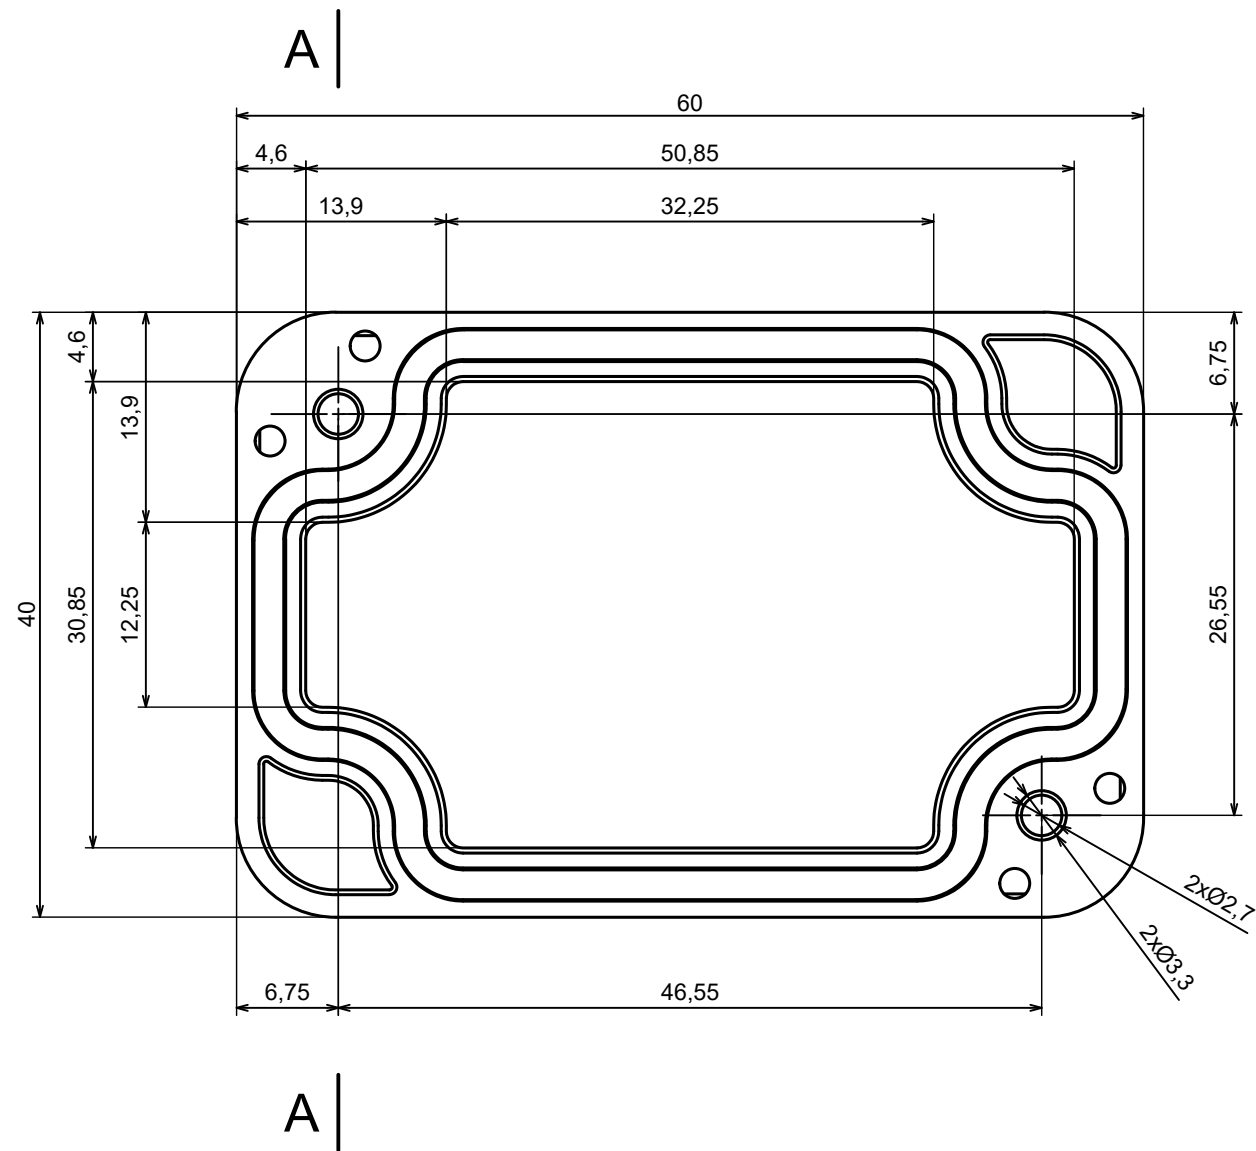

All rights reserved, Copyright Kradox 2023

Product model Enclosure ZP60.40.30U TM - Assembly

Format: A3 Material: PC, ABS

Scale 2:1 Tolerance: +/- 0.5

All rights reserved, Copyright Kradox 2023

Product model: Enclosure ZP60.40.30U TM - Cover ZP60.40.15

Format: A3 Material: PC, ABS

Scale 2:1 Tolerance: +/- 0.5