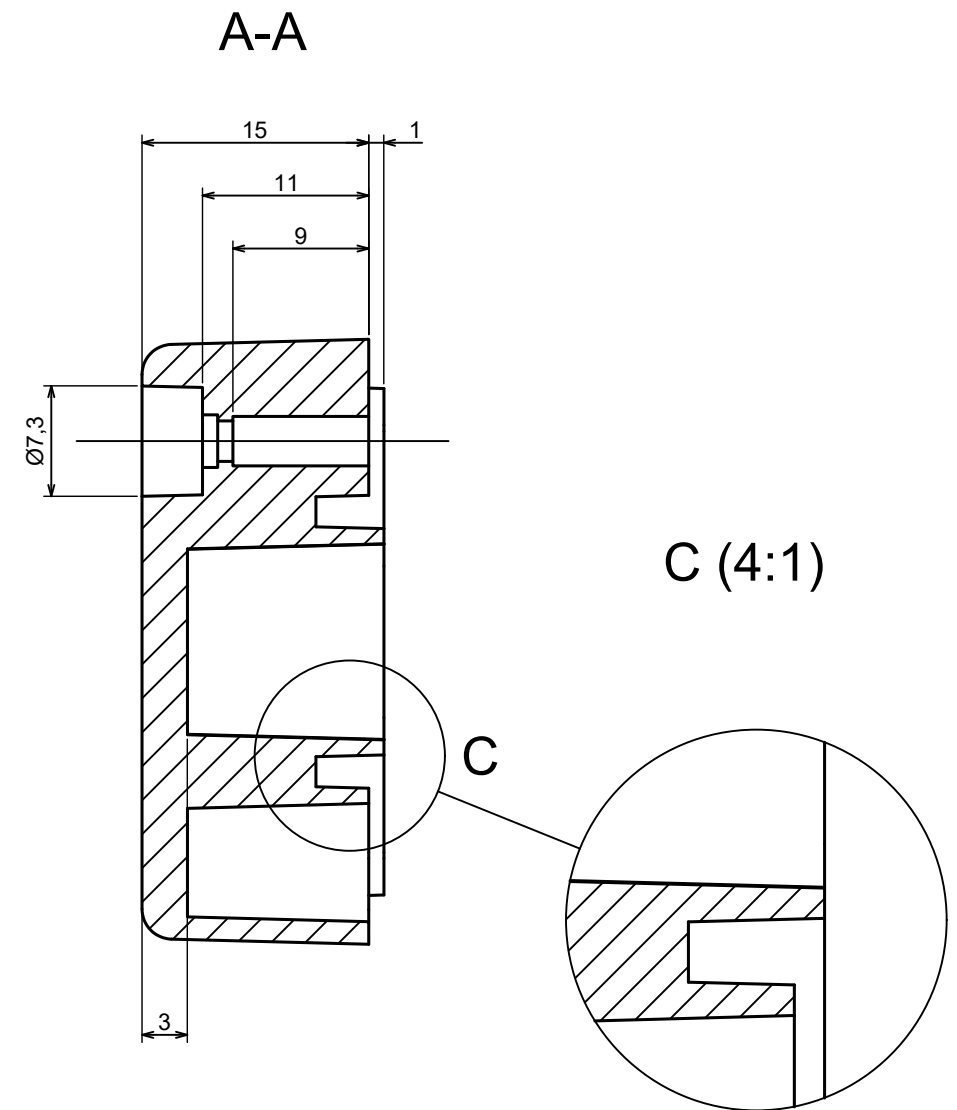

All rights reserved, Copyright Kradox 2023

Product model Enclosure ZP60.40.30U TM - Assembly

Format: A3 Material: PC, ABS

Scale 2:1 Tolerance: +/- 0.5

All rights reserved, Copyright Kradox 2023

Product model: Enclosure ZP60.40.30U TM - Cover ZP60.40.15

Format: A3 Material: PC, ABS

Scale 2:1 Tolerance: +/- 0.5