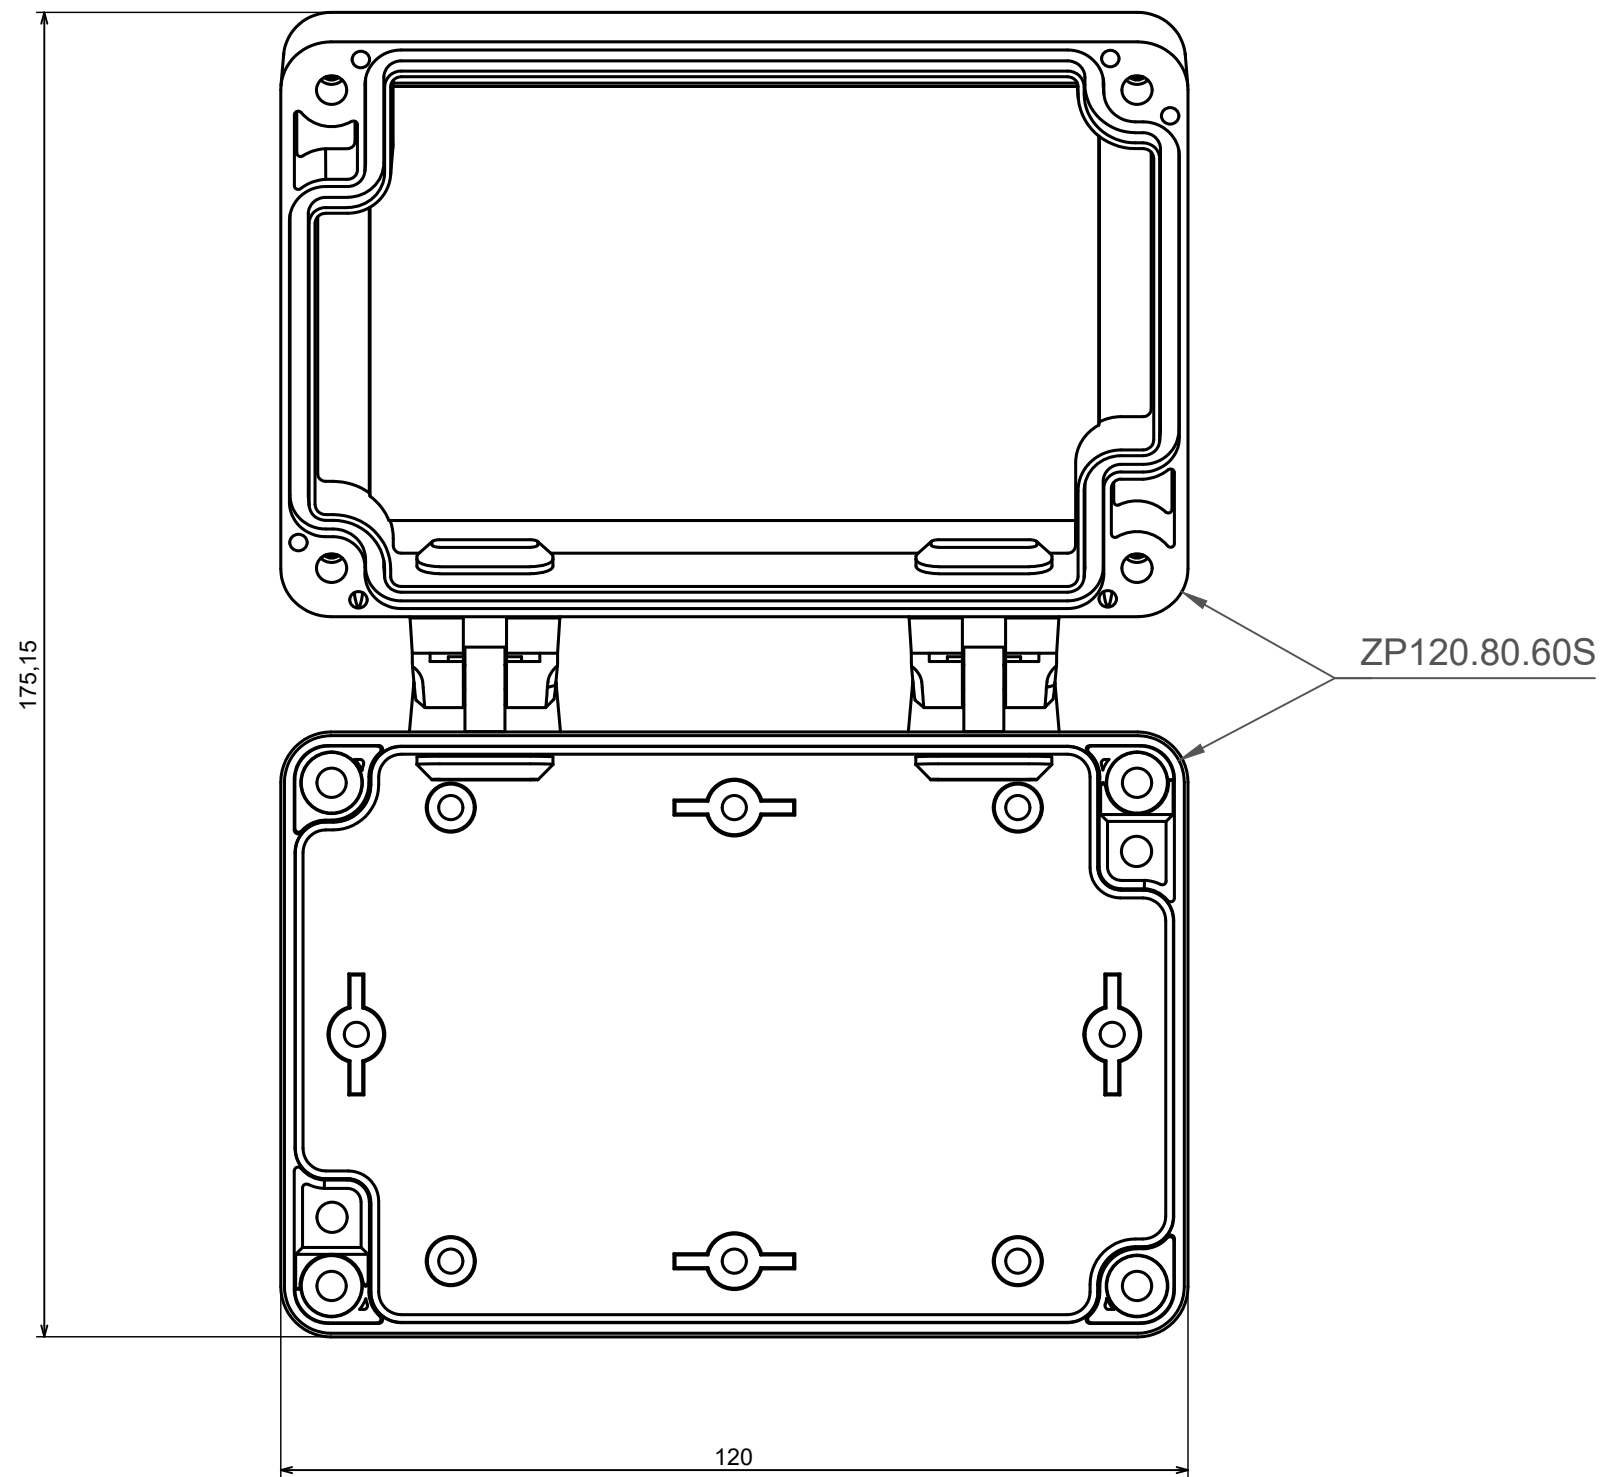

All rights reserved, Copyright Kradox 2022

Product model Enclosure ZP120.80.60 SET - Closed

Format: A3 Material: PC, ABS

Scale 1:2 Tolerance: +/- 0.5

All rights reserved, Copyright Kradex 2022

Product model Enclosure ZP120.80.60 SET - Opened

Format: A3 Material: PC, ABS

Scale 1:2 Tolerance: +/- 0.5