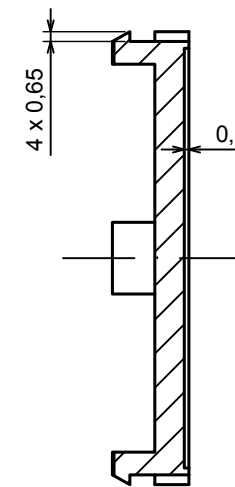

A-A

All rights reserved. Copyright Kradex 2021		
Product model	ZDF1002	
Format: A3	Material: ABS	
Scale 1:1	Tolerance: +/- 0,3	