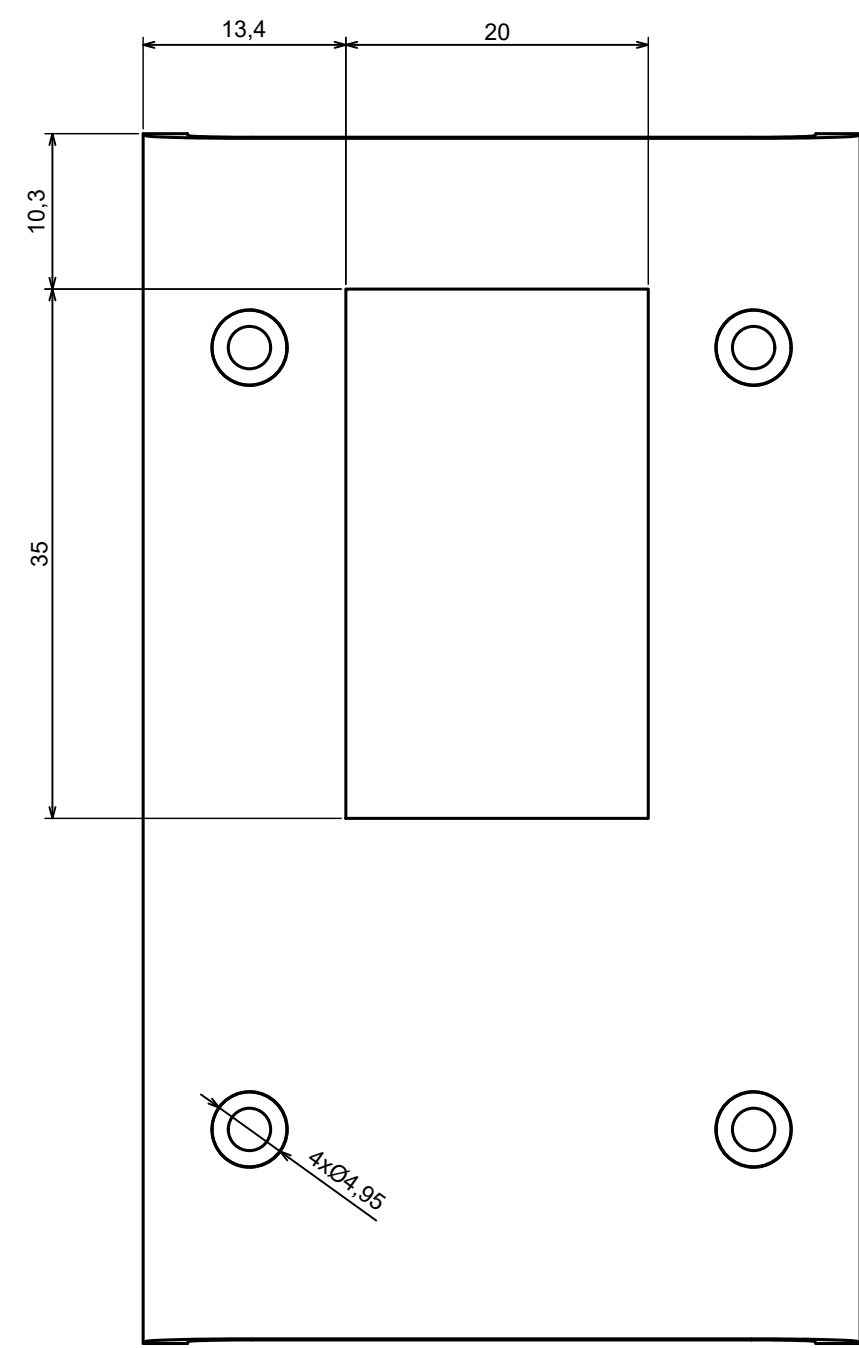

A |

A |

A-A

All rights reserved, Copyright Kradox 2023		
Product model	ZOBD - Assembly	
Format: A3	Material: ABS	
Scale 2:1	Tolerance: +/- 0.5	

All rights reserved, Copyright Kradox 2023		
Product model	ZOBD - Base	
Format: A3	Material: ABS	
Scale 2:1	Tolerance: +/- 0.5	

All rights reserved, Copyright Kradox 2023		
Product model	ZOBD - Cover	
Format: A3	Material: ABS	
Scale 2:1	Tolerance: +/- 0.5	