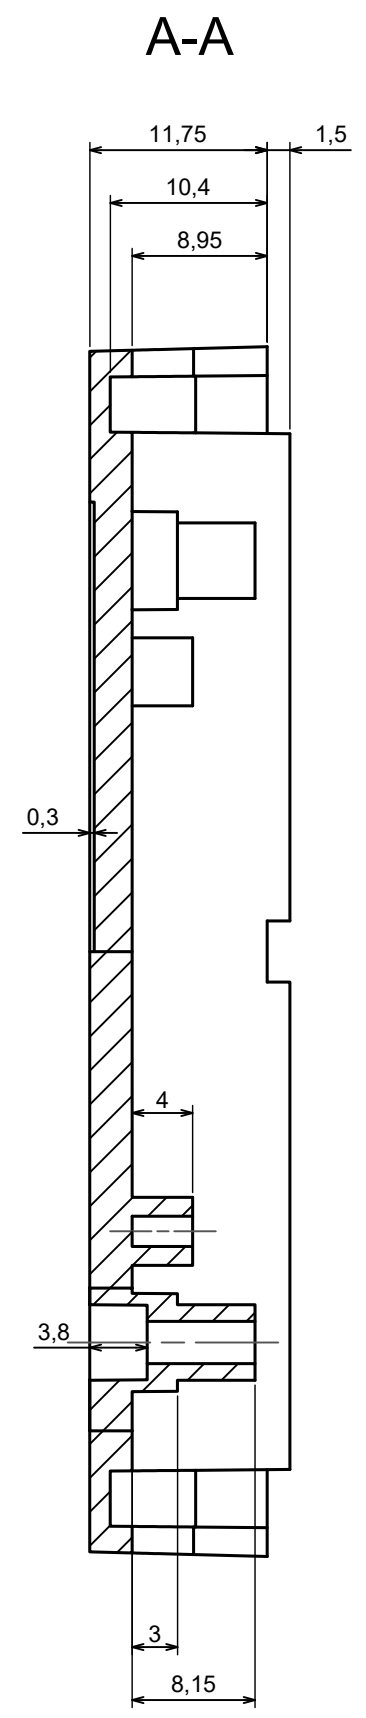

A |

A |

A-A

All rights reserved, Copyright Kradox 2023		
Product model	ZOBD - Assembly	
Format: A3	Material: ABS	
Scale 2:1	Tolerance: +/- 0.5	

All rights reserved, Copyright Kradox 2023		
Product model	ZOBD - Base	
Format: A3	Material: ABS	
Scale 2:1	Tolerance: +/- 0.5	

All rights reserved, Copyright Kradox 2023		
Product model	ZOBD - Cover	
Format: A3	Material: ABS	
Scale 2:1	Tolerance: +/- 0.5	