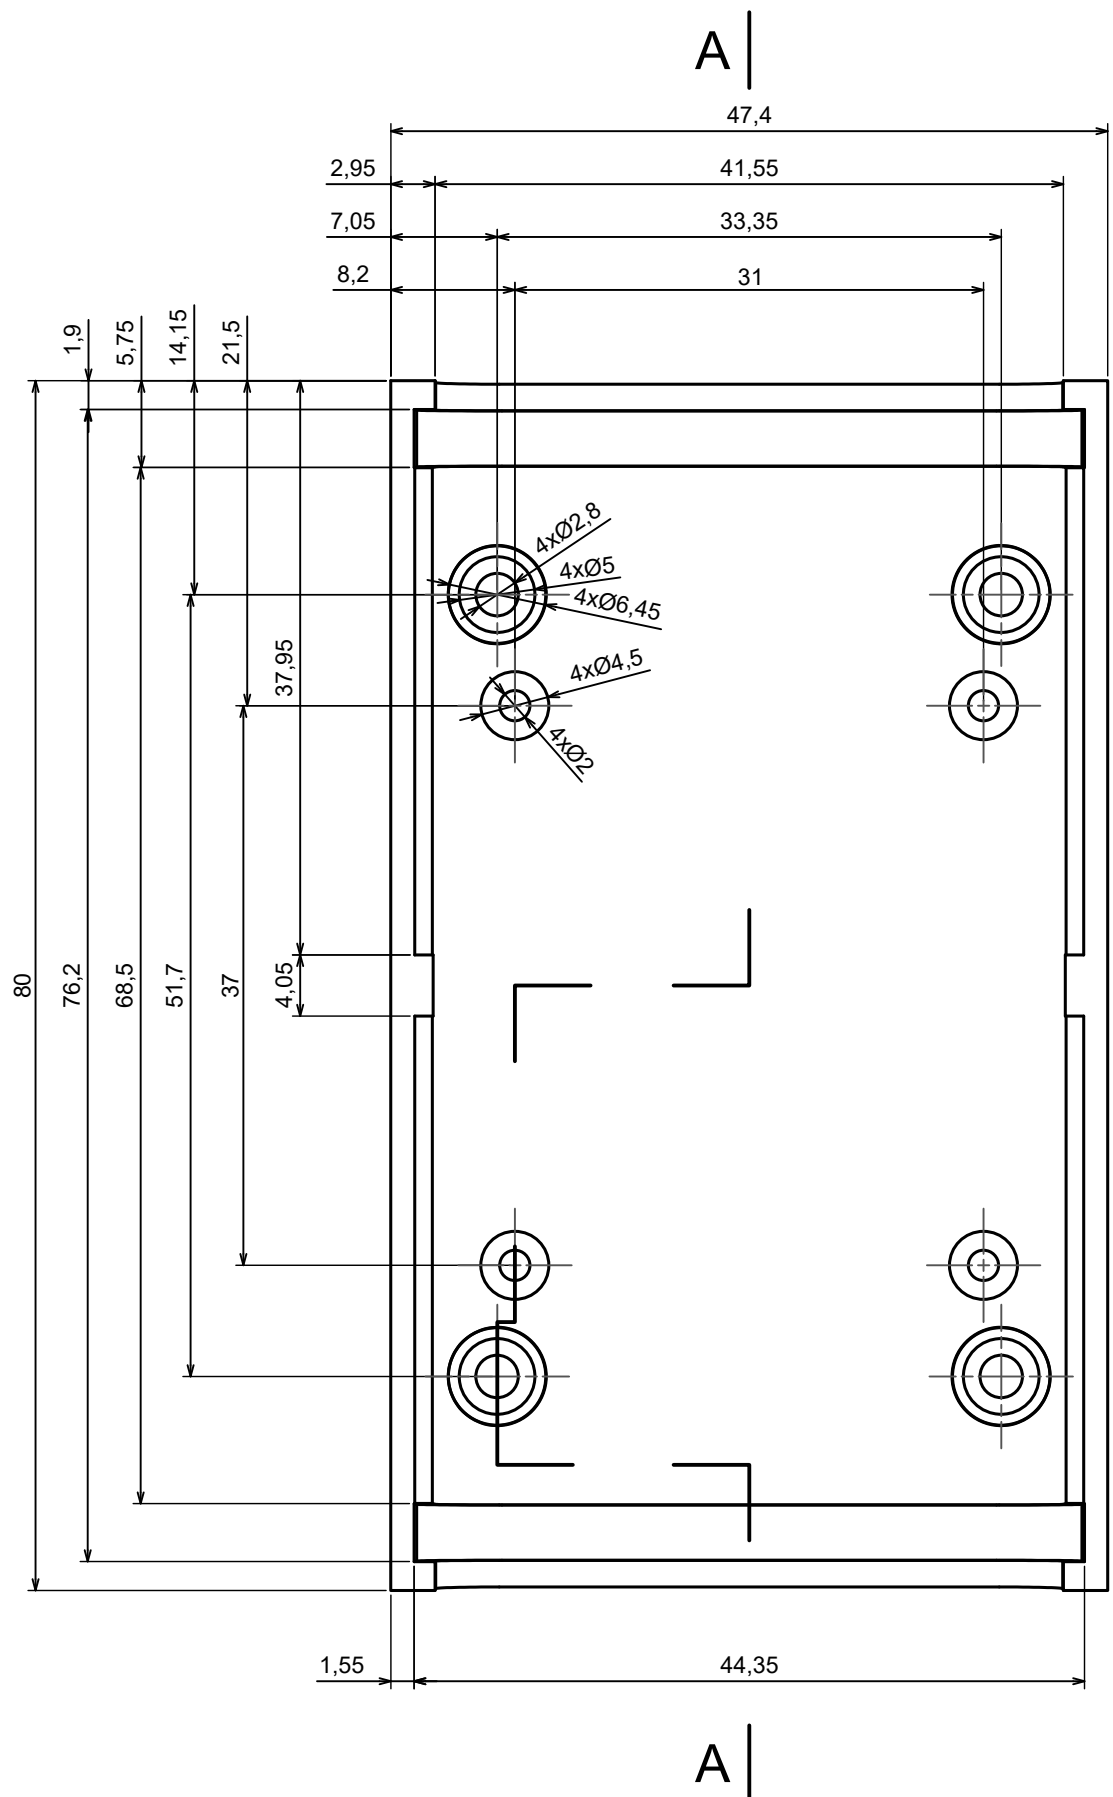

A |

A |

A-A

All rights reserved, Copyright Kradox 2023		
Product model	ZOBD - Assembly	
Format: A3	Material: ABS	
Scale 2:1	Tolerance: +/- 0.5	

All rights reserved, Copyright Kradox 2023		
Product model	ZOBD - Base	
Format: A3	Material: ABS	
Scale 2:1	Tolerance: +/- 0.5	

All rights reserved, Copyright Kradox 2023		
Product model	ZOBD - Cover	
Format: A3	Material: ABS	
Scale 2:1	Tolerance: +/- 0.5	