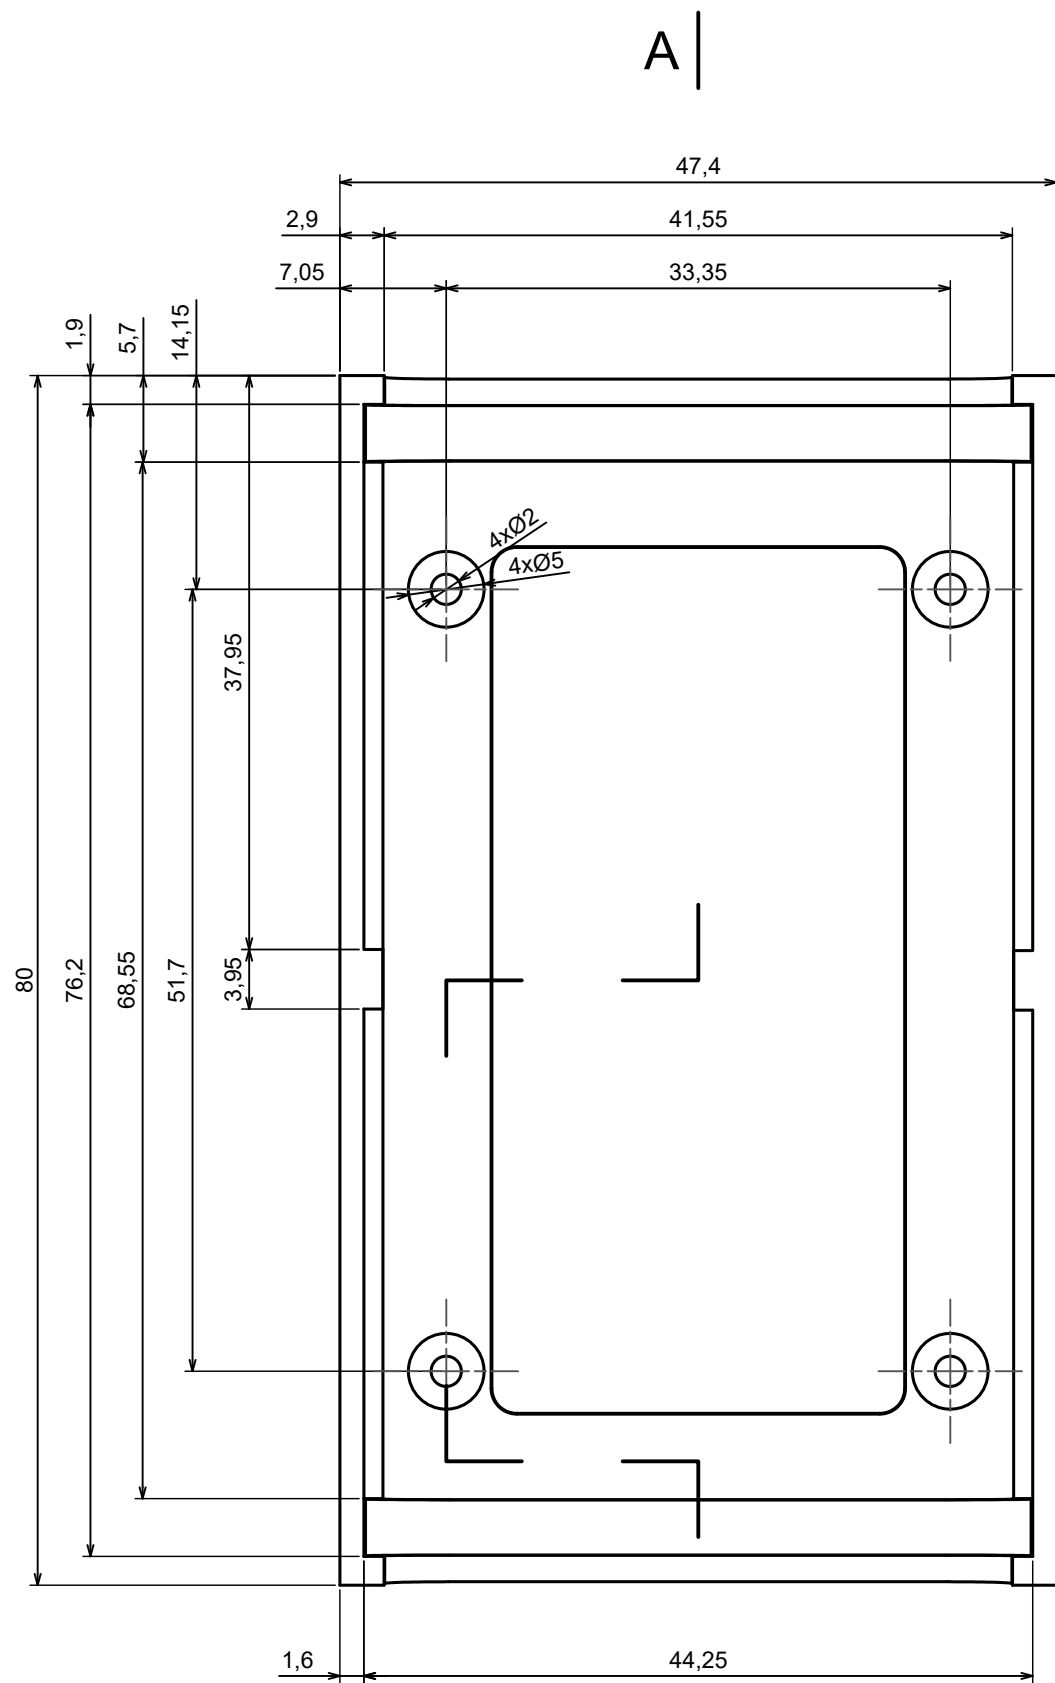

A |

A |

A-A

All rights reserved, Copyright Kradox 2023		
Product model	ZOBD - Assembly	
Format: A3	Material: ABS	
Scale 2:1	Tolerance: +/- 0.5	

All rights reserved, Copyright Kradox 2023		
Product model	ZOBD - Base	
Format: A3	Material: ABS	
Scale 2:1	Tolerance: +/- 0.5	

All rights reserved, Copyright Kradox 2023		
Product model	ZOBD - Cover	
Format: A3	Material: ABS	
Scale 2:1	Tolerance: +/- 0.5	