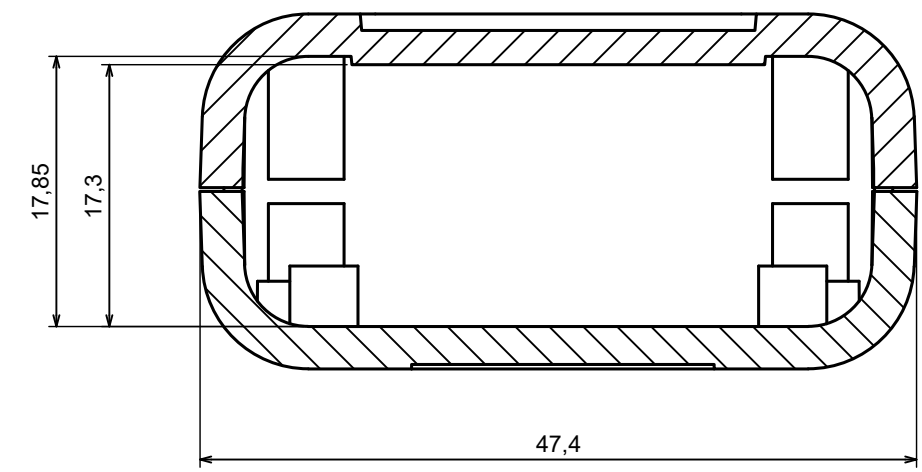

A |

A |

A-A

All rights reserved, Copyright Kradox 2023		
Product model	ZOBD - Assembly	
Format: A3	Material: ABS	
Scale 2:1	Tolerance: +/- 0.5	

All rights reserved, Copyright Kradox 2023		
Product model	ZOBD - Base	
Format: A3	Material: ABS	
Scale 2:1	Tolerance: +/- 0.5	

All rights reserved, Copyright Kradox 2023		
Product model	ZOBD - Cover	
Format: A3	Material: ABS	
Scale 2:1	Tolerance: +/- 0.5	