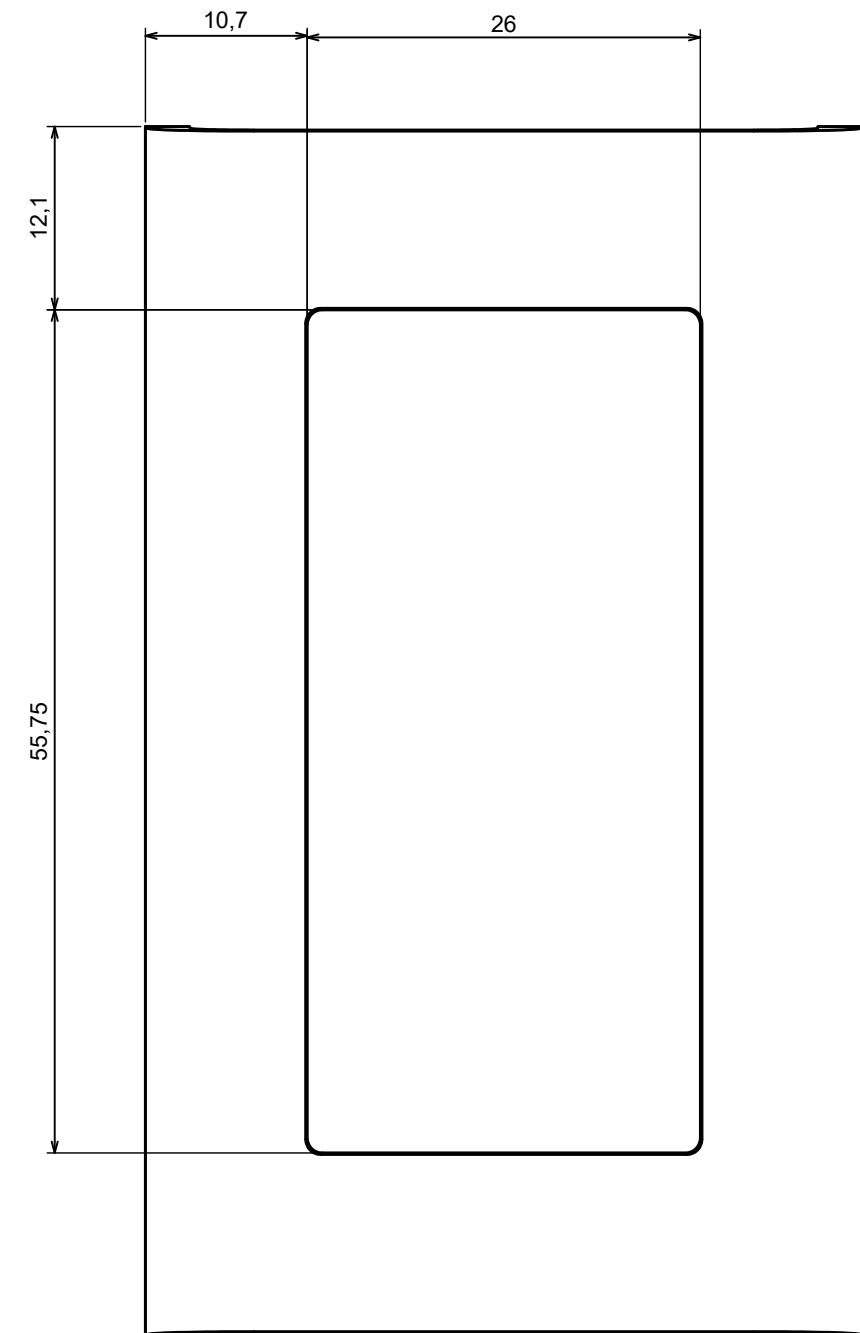

A |

A |

A-A

All rights reserved, Copyright Kradox 2023		
Product model	ZOBD - Assembly	
Format: A3	Material: ABS	
Scale 2:1	Tolerance: +/- 0.5	

All rights reserved, Copyright Kradox 2023		
Product model	ZOBD - Base	
Format: A3	Material: ABS	
Scale 2:1	Tolerance: +/- 0.5	

All rights reserved, Copyright Kradox 2023		
Product model	ZOBD - Cover	
Format: A3	Material: ABS	
Scale 2:1	Tolerance: +/- 0.5	