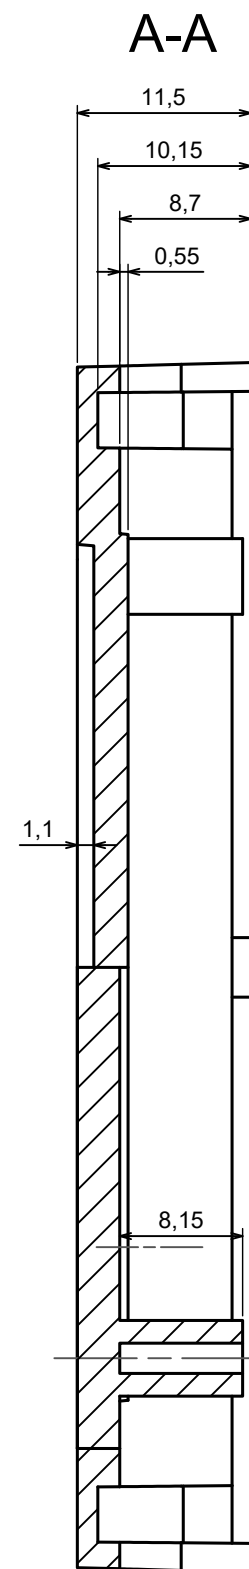

A |

A |

A-A

All rights reserved, Copyright Kradox 2023		
Product model	ZOBD - Assembly	
Format: A3	Material: ABS	
Scale 2:1	Tolerance: +/- 0.5	

All rights reserved, Copyright Kradox 2023		
Product model	ZOBD - Base	
Format: A3	Material: ABS	
Scale 2:1	Tolerance: +/- 0.5	

All rights reserved, Copyright Kradox 2023		
Product model	ZOBD - Cover	
Format: A3	Material: ABS	
Scale 2:1	Tolerance: +/- 0.5	