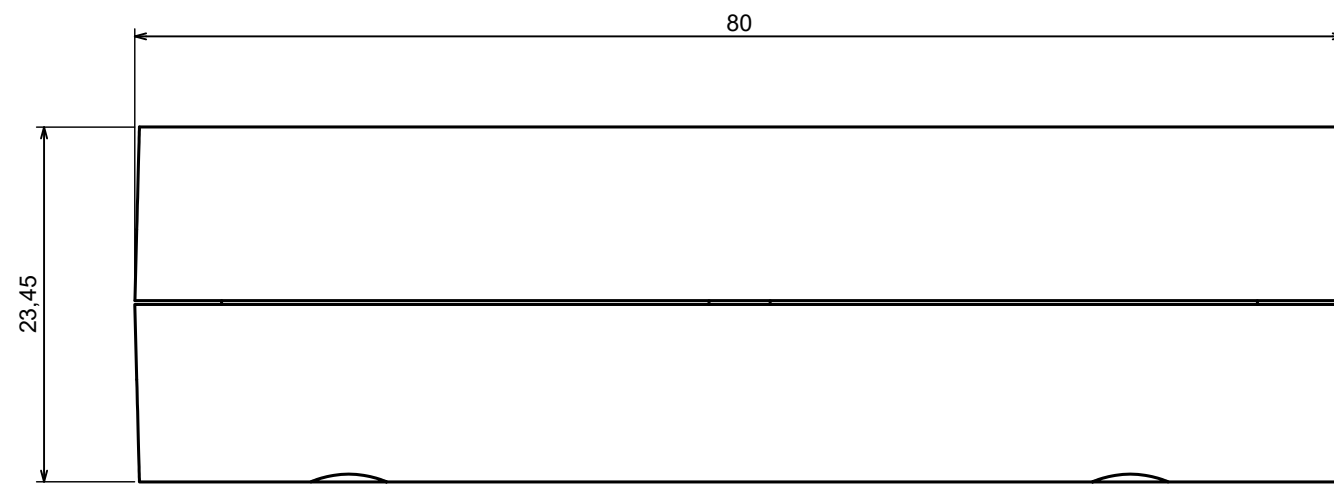

A |

A |

A-A

All rights reserved, Copyright Kradox 2023		
Product model	ZOBD - Assembly	
Format: A3	Material: ABS	
Scale 2:1	Tolerance: +/- 0.5	

All rights reserved, Copyright Kradox 2023		
Product model	ZOBD - Base	
Format: A3	Material: ABS	
Scale 2:1	Tolerance: +/- 0.5	

All rights reserved, Copyright Kradox 2023		
Product model	ZOBD - Cover	
Format: A3	Material: ABS	
Scale 2:1	Tolerance: +/- 0.5	