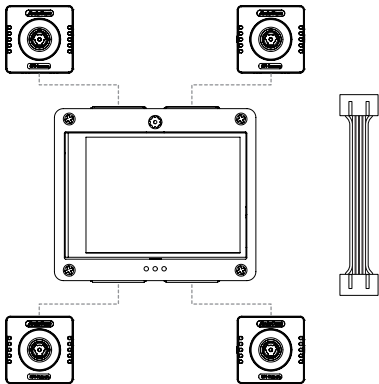

Note: No Mega SPI cameras are included in this package.

Pico4ML-Pro can also work as a multiple SPI camera adapter. Up to 4 Arducam Mega SPI cameras can be connected to the Pico4ML-Pro simultaneously.

Installation Guide