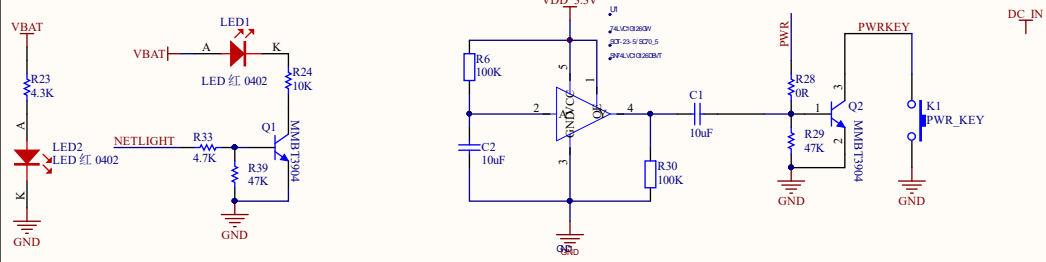

Raspberry Interface

Type C Power

SIM_CARD

Power supply

7670X

Antenna

Power

A7670X Cat-1/GNSS HAT