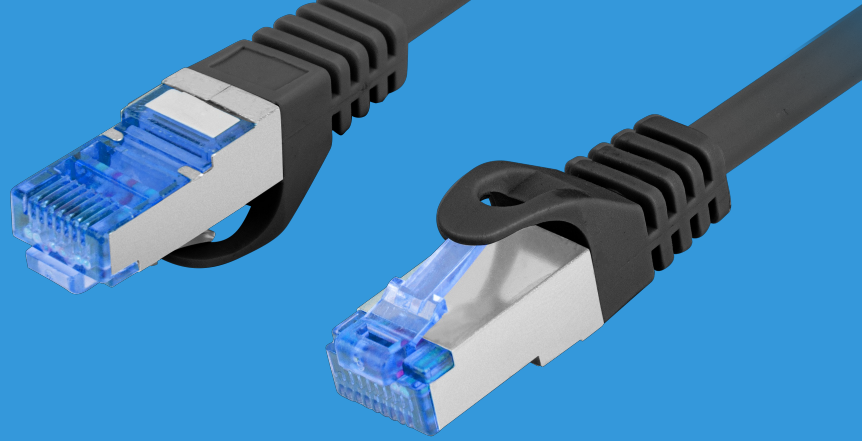

PCF6A-10CC-1500-BK

PATCH CABLE CAT.6A

PRODUCT FEATURES:

- S/FTP shielding type – Aluminium braid on wire and each pair foiled additionally
- The coating is made of low-smoke and Halogen-free materials (LSZH)
- Category compliance confirmed by Fluke tester
- Stranded wires made from CCA

PRODUCT SPECIFICATION:

Cable length	1 500 cm
ICT category	Cat. 6A
Shielding type	S/FTP
Colour	Black
AWG	26
External lagging	6 mm
Maximum operating frequency	up to 500 MHz
Material	Copper plated (CCA)