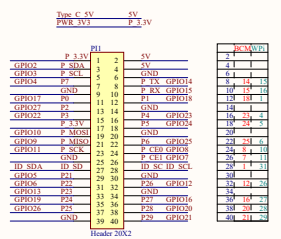

SATA & LCD & KEY

Type C Power & USB

CM4-NAS-Double-Deck

RTC

VDD_IO

Multifunction

Giga ETH

FAN

Raspberry 40 PIN

CM4 Interface

CSI Dual cameras

CSI Dual DISP

SD CARD

LED

HDMI