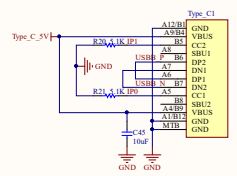

SATA & LCD & KEY

Type C Power & USB

CM4-NAS-Double-Deck

RTC

VDD_IO

Multifunction

Giga ETH

FAN

Raspberry 40 PIN

CM4 Interface

CSI Dual cameras

CSI Dual DISP

SD CARD

LED

HDMI