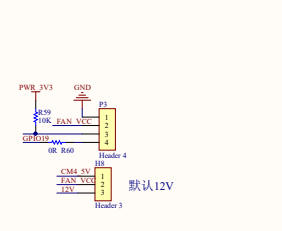

SATA & LCD & KEY

Type C Power & USB

CM4-NAS-Double-Deck

RTC

VDD_IO

Multifunction

Giga ETH

FAN

Raspberry 40 PIN

CM4 Interface

CSI Dual cameras

CSI Dual DISP

SD CARD

LED

HDMI