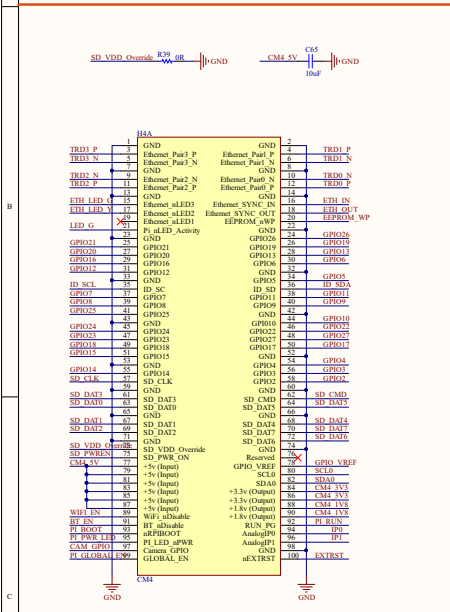

SATA & LCD & KEY

Type C Power & USB

CM4-NAS-Double-Deck

RTC

VDD_IO

Multifunction

Giga ETH

FAN

Raspberry 40 PIN

CM4 Interface

CSI Dual cameras

CSI Dual DISP

SD CARD

LED

HDMI