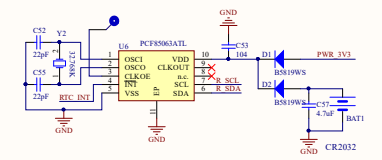

SATA & LCD & KEY

Type C Power & USB

CM4-NAS-Double-Deck

RTC

VDD_IO

Multifunction

Giga ETH

FAN

Raspberry 40 PIN

CM4 Interface

CSI Dual cameras

CSI Dual DISP

SD CARD

LED

HDMI