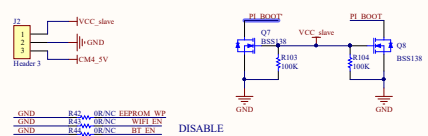

SATA & LCD & KEY

Type C Power & USB

CM4-NAS-Double-Deck

RTC

VDD_IO

Multifunction

Giga ETH

FAN

Raspberry 40 PIN

CM4 Interface

CSI Dual cameras

CSI Dual DISP

SD CARD

LED

HDMI