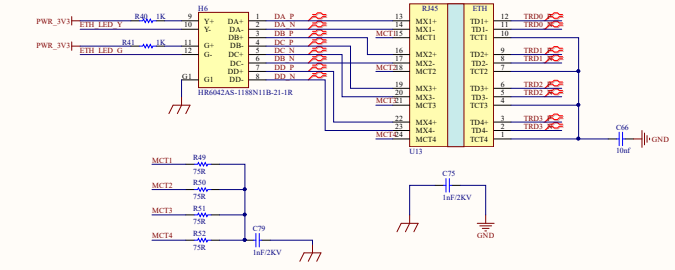

SATA & LCD & KEY

Type C Power & USB

CM4-NAS-Double-Deck

RTC

VDD_IO

Multifunction

Giga ETH

FAN

Raspberry 40 PIN

CM4 Interface

CSI Dual cameras

CSI Dual DISP

SD CARD

LED

HDMI