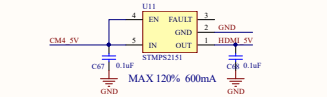

Raspberry 40 PIN

CM4 Interface

CSI Dual cameras

CSI Dual DISP

SD CARD

LED

HDMI