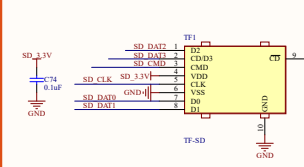

Raspberry 40 PIN

CM4 Interface

CSI Dual cameras

CSI Dual DISP

SD CARD

LED

HDMI