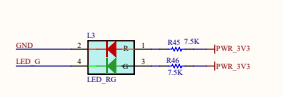

Raspberry 40 PIN

CM4 Interface

CSI Dual cameras

CSI Dual DISP

SD CARD

LED

HDMI