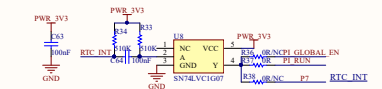

SATA & LCD & KEY

Type C Power & USB

CM4-NAS-Double-Deck

RTC

VDD_IO

Multifunction

Giga ETH

FAN