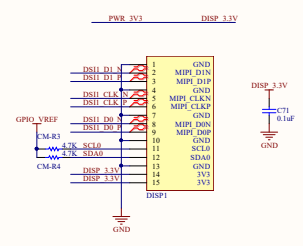

SATA & LCD & KEY

Type C Power & USB

CM4-NAS-Double-Deck

RTC

VDD_IO

Multifunction

Giga ETH

FAN

Raspberry 40 PIN

CM4 Interface

CSI Dual cameras

CSI Dual DISP

SD CARD

LED

HDMI