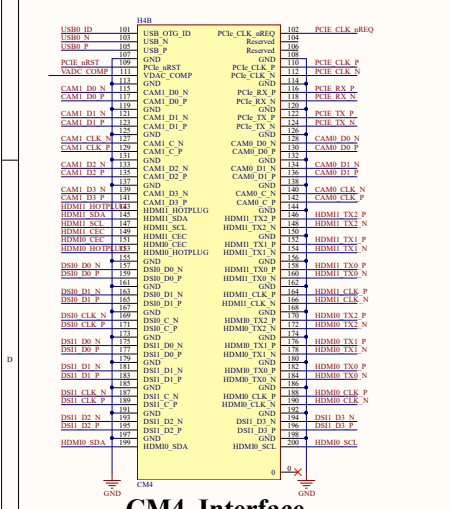

SATA & LCD & KEY

Type C Power & USB

CM4-NAS-Double-Deck

RTC

VDD_IO

Multifunction

Giga ETH

FAN

Raspberry 40 PIN

CM4 Interface

CSI Dual cameras

CSI Dual DISP

SD CARD

LED

HDMI