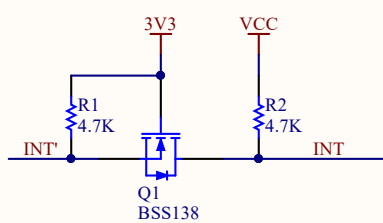

POWER

Logic level shifting

BMP390

Connector

A0	Address
0(0R)	0x76
1(NC)	0X77

CSB	Mode
1	I2C
0	SPI

BMP390 Barometric Pressure Sensor