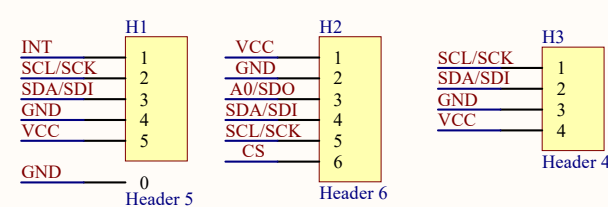

POWER

Logic level shifting

BMP390

Connector

A0	Address
0(0R)	0x76
1(NC)	0X77

CSB	Mode
1	I2C
0	SPI

BMP390 Barometric Pressure Sensor