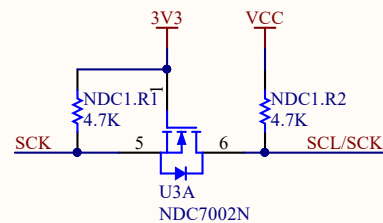

POWER

Logic level shifting

BMP390

Connector

A0	Address
0(0R)	0x76
1(NC)	0X77

CSB	Mode
1	I2C
0	SPI

BMP390 Barometric Pressure Sensor