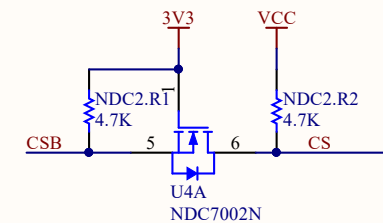

POWER

Logic level shifting

BMP390

Connector

A0	Address
0(0R)	0x76
1(NC)	0X77

CSB	Mode
1	I2C
0	SPI

BMP390 Barometric Pressure Sensor