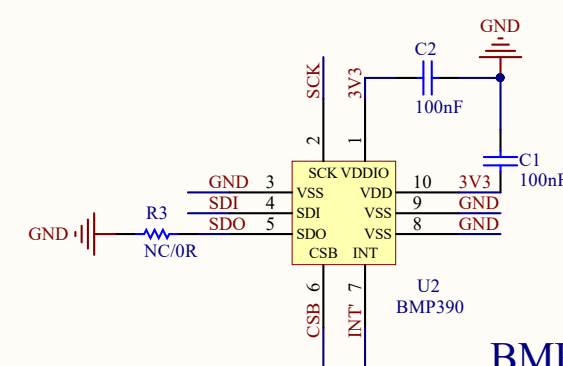

POWER

Logic level shifting

BMP390

Connector

A0	Address
0(0R)	0x76
1(NC)	0X77

CSB	Mode
1	I2C
0	SPI

BMP390 Barometric Pressure Sensor