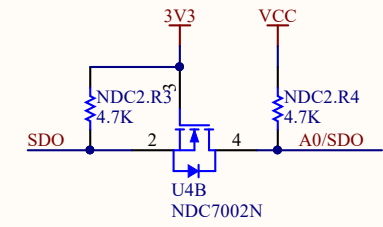

POWER

Logic level shifting

BMP390

Connector

A0	Address
0(0R)	0x76
1(NC)	0X77

CSB	Mode
1	I2C
0	SPI

BMP390 Barometric Pressure Sensor