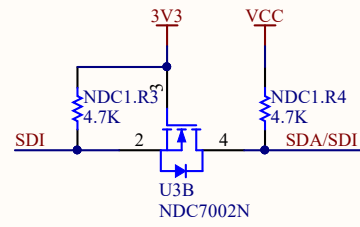

POWER

Logic level shifting

BMP390

Connector

A0	Address
0(0R)	0x76
1(NC)	0X77

CSB	Mode
1	I2C
0	SPI

BMP390 Barometric Pressure Sensor