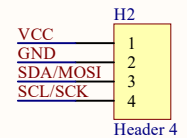

POWER

BME680 Environmental Sensor