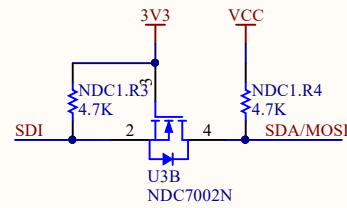

POWER

BME680 Environmental Sensor