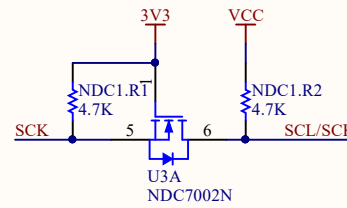

POWER

BME680 Environmental Sensor