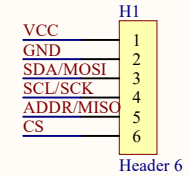

POWER

BME680 Environmental Sensor