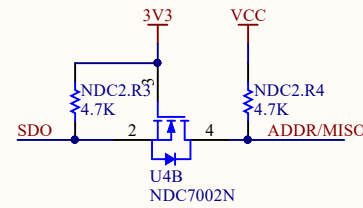

POWER

BME680 Environmental Sensor