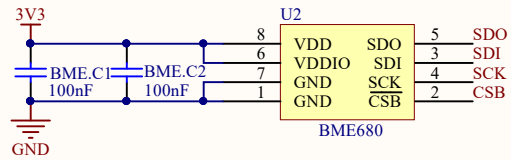

POWER

BME680 Environmental Sensor