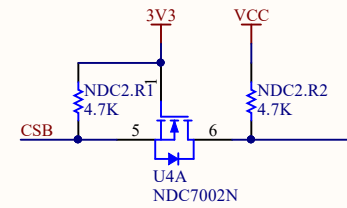

POWER

BME680 Environmental Sensor