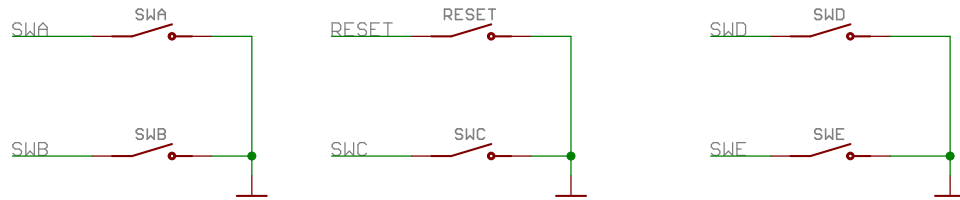

GFX Pack

Pico connector

QW/ST connector

LCD connector & circuitry

Buttons

GFX Pack

Backlight LED drivers

RGB LEDs

White LEDs