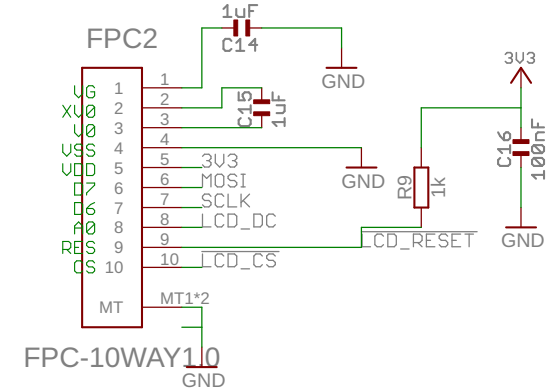

GFX Pack

Pico connector

QW/ST connector

LCD connector & circuitry

Buttons

GFX Pack

Backlight LED drivers

RGB LEDs

White LEDs