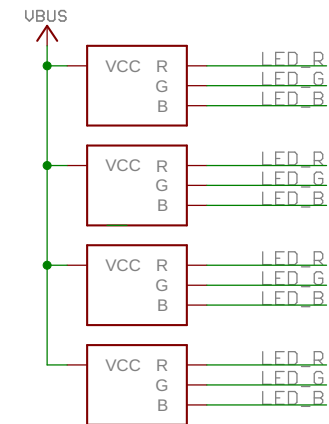

GFX Pack

Pico connector

QW/ST connector

LCD connector & circuitry

Buttons

GFX Pack

Backlight LED drivers

RGB LEDs

White LEDs