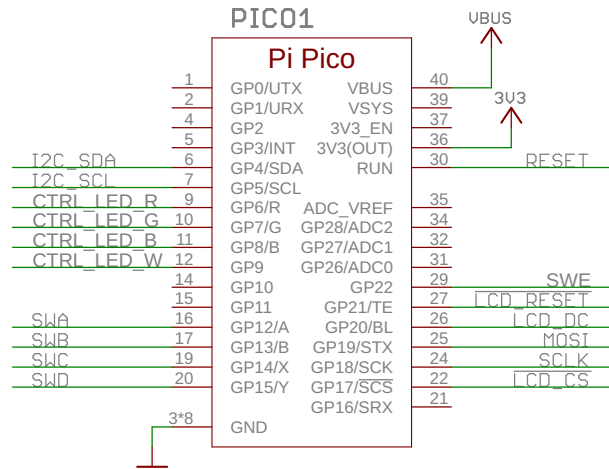

GFX Pack

Pico connector

QW/ST connector

LCD connector & circuitry

Buttons

GFX Pack

Backlight LED drivers

RGB LEDs