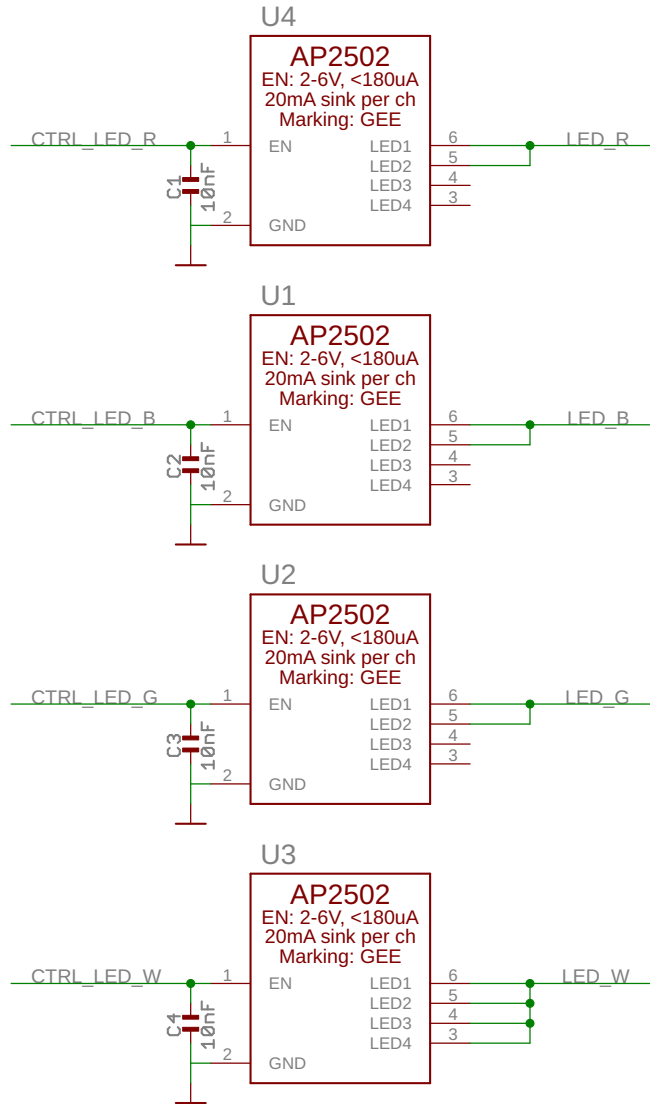

GFX Pack

Pico connector

QW/ST connector

LCD connector & circuitry

Buttons

GFX Pack

Backlight LED drivers

RGB LEDs

White LEDs