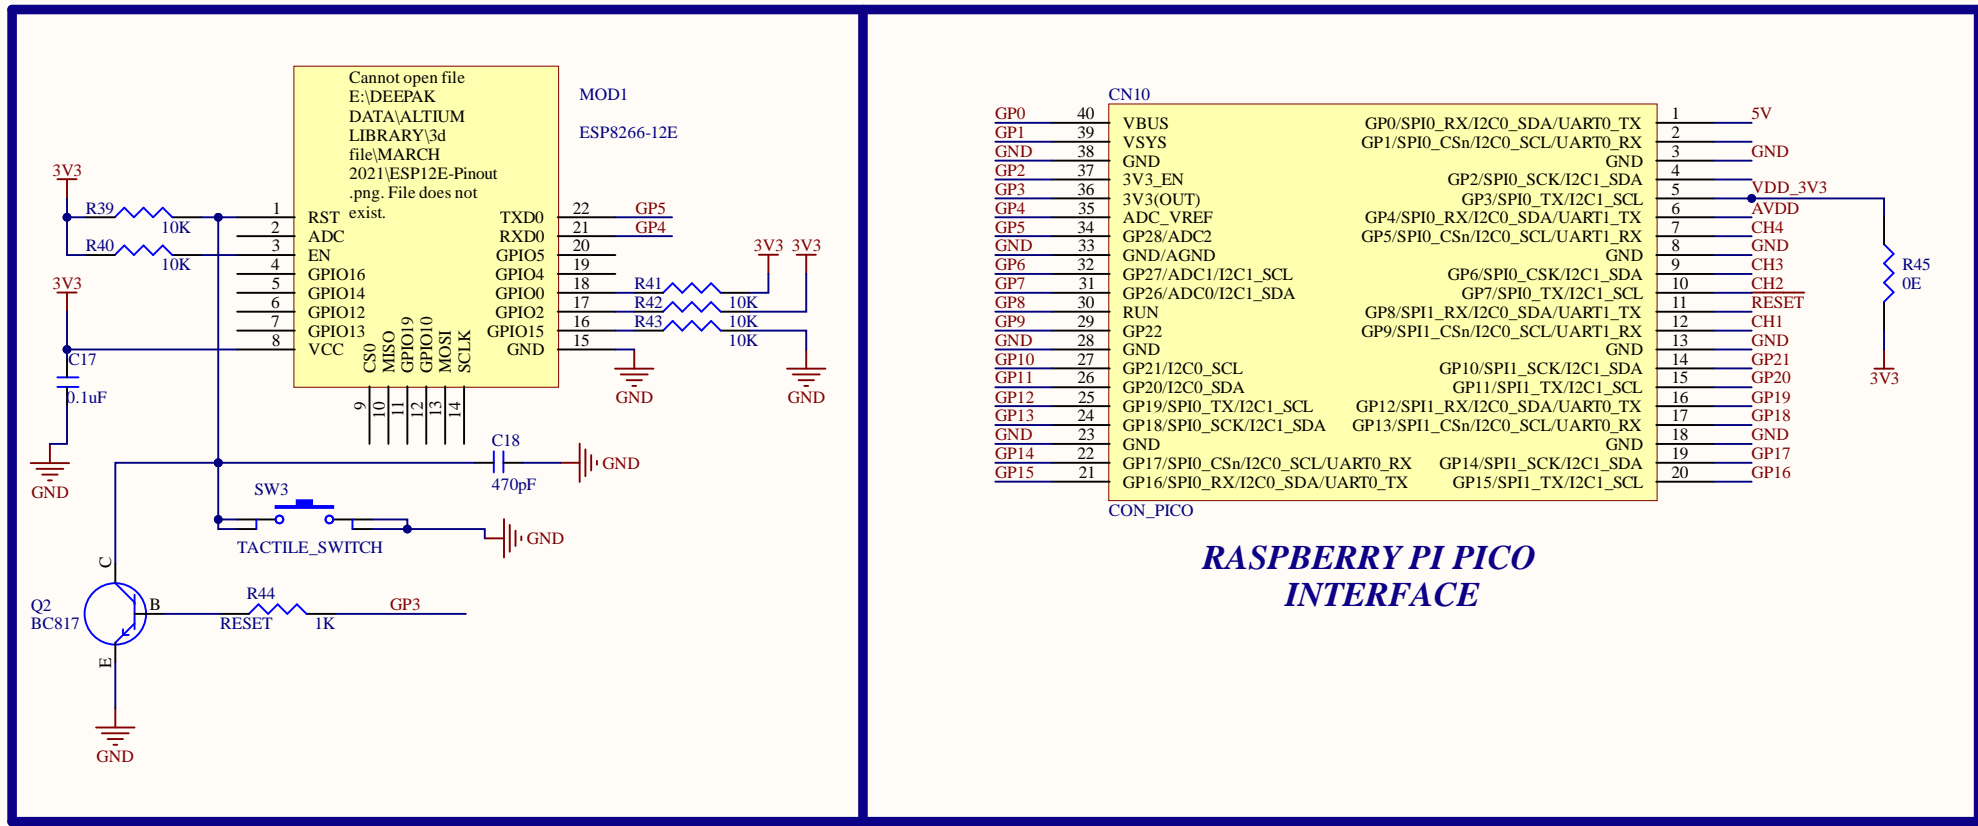

### IoT-Pi 4 CH

Size: A4	Revision: V1.0	Sheet: 3/4	SB Component Ltd. Kemp House, 152-160, London EC1V 2NX.
Date: 03-11-2022	Time: 14:07:17	DrawnBy: Deepak Singh	

Cannot open file  
C:\Users\DEEPAK\Downloa  
ds\SB logo.png. File does not

<b>IoT-Pi 4 CH</b>				Cannot open file C:\Users\DEEPAK\Downloa ds\SB logo.png. File does not
Size: A4	Revision: V1.0	Sheet: 4/4	SB Component Ltd.	
Date: 03-11-2022	Time: 14:07:17	DrawnBy: Deepak Singh	Kemp House, 152-160, London EC1V 2NX.	