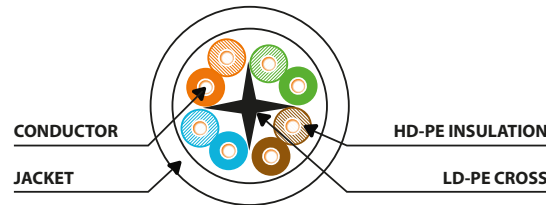

## PRODUCT SPECIFICATION:

- Category: 6 / Class E
- Shielding type: U/UTP (Without shielding)
- Wire gauge: 26 AWG (7 x 0,16 mm +/- 0,008 mm)
- Material:
  - Wires: CCA (copper plated)
  - Insulation: PVC
- Frequency: up to 250 MHz
- Made according to ANSI/TIA/EIA-568B standard