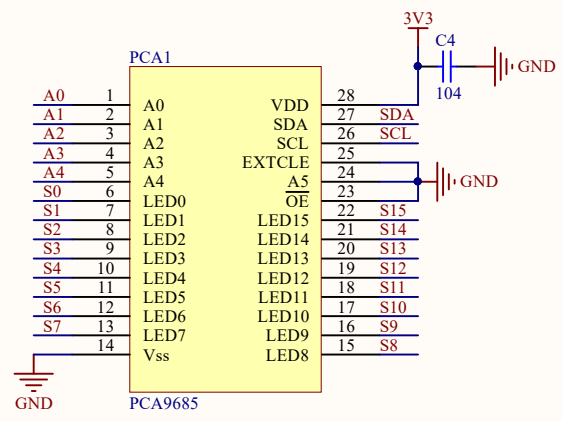

Interface

Power

RPI GPIO

I2C to PWM

I2C to PWM

Logic Level Converter

Light I2C address:0x49

Light Sensor