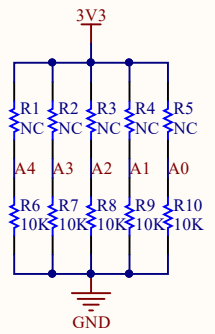

Interface

Power

RPI GPIO

I2C to PWM

I2C to PWM

Logic Level Converter

Light I2C address:0x49

Light Sensor