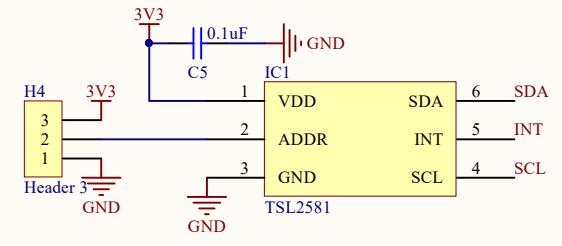

Interface

Power

RPI GPIO

I2C to PWM

I2C to PWM

Logic Level Converter

Light I2C address:0x49

Light Sensor