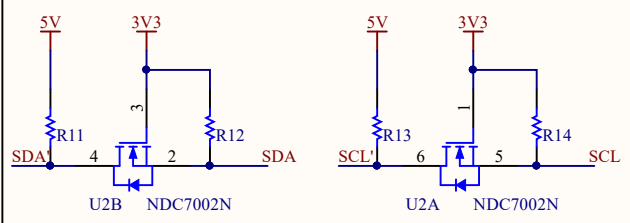

Interface

Power

RPI GPIO

I2C to PWM

I2C to PWM

Logic Level Converter

Light I2C address:0x49

Light Sensor