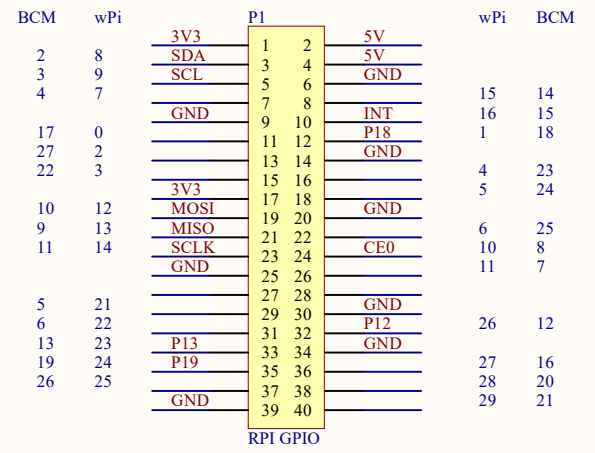

Interface

Power

RPI GPIO

I2C to PWM

I2C to PWM

Logic Level Converter

Light I2C address:0x49

Light Sensor