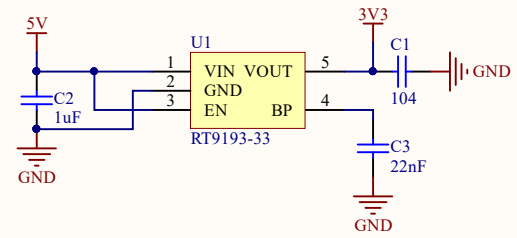

Interface

Power

RPI GPIO

I2C to PWM

I2C to PWM

Logic Level Converter

Light I2C address:0x49

Light Sensor